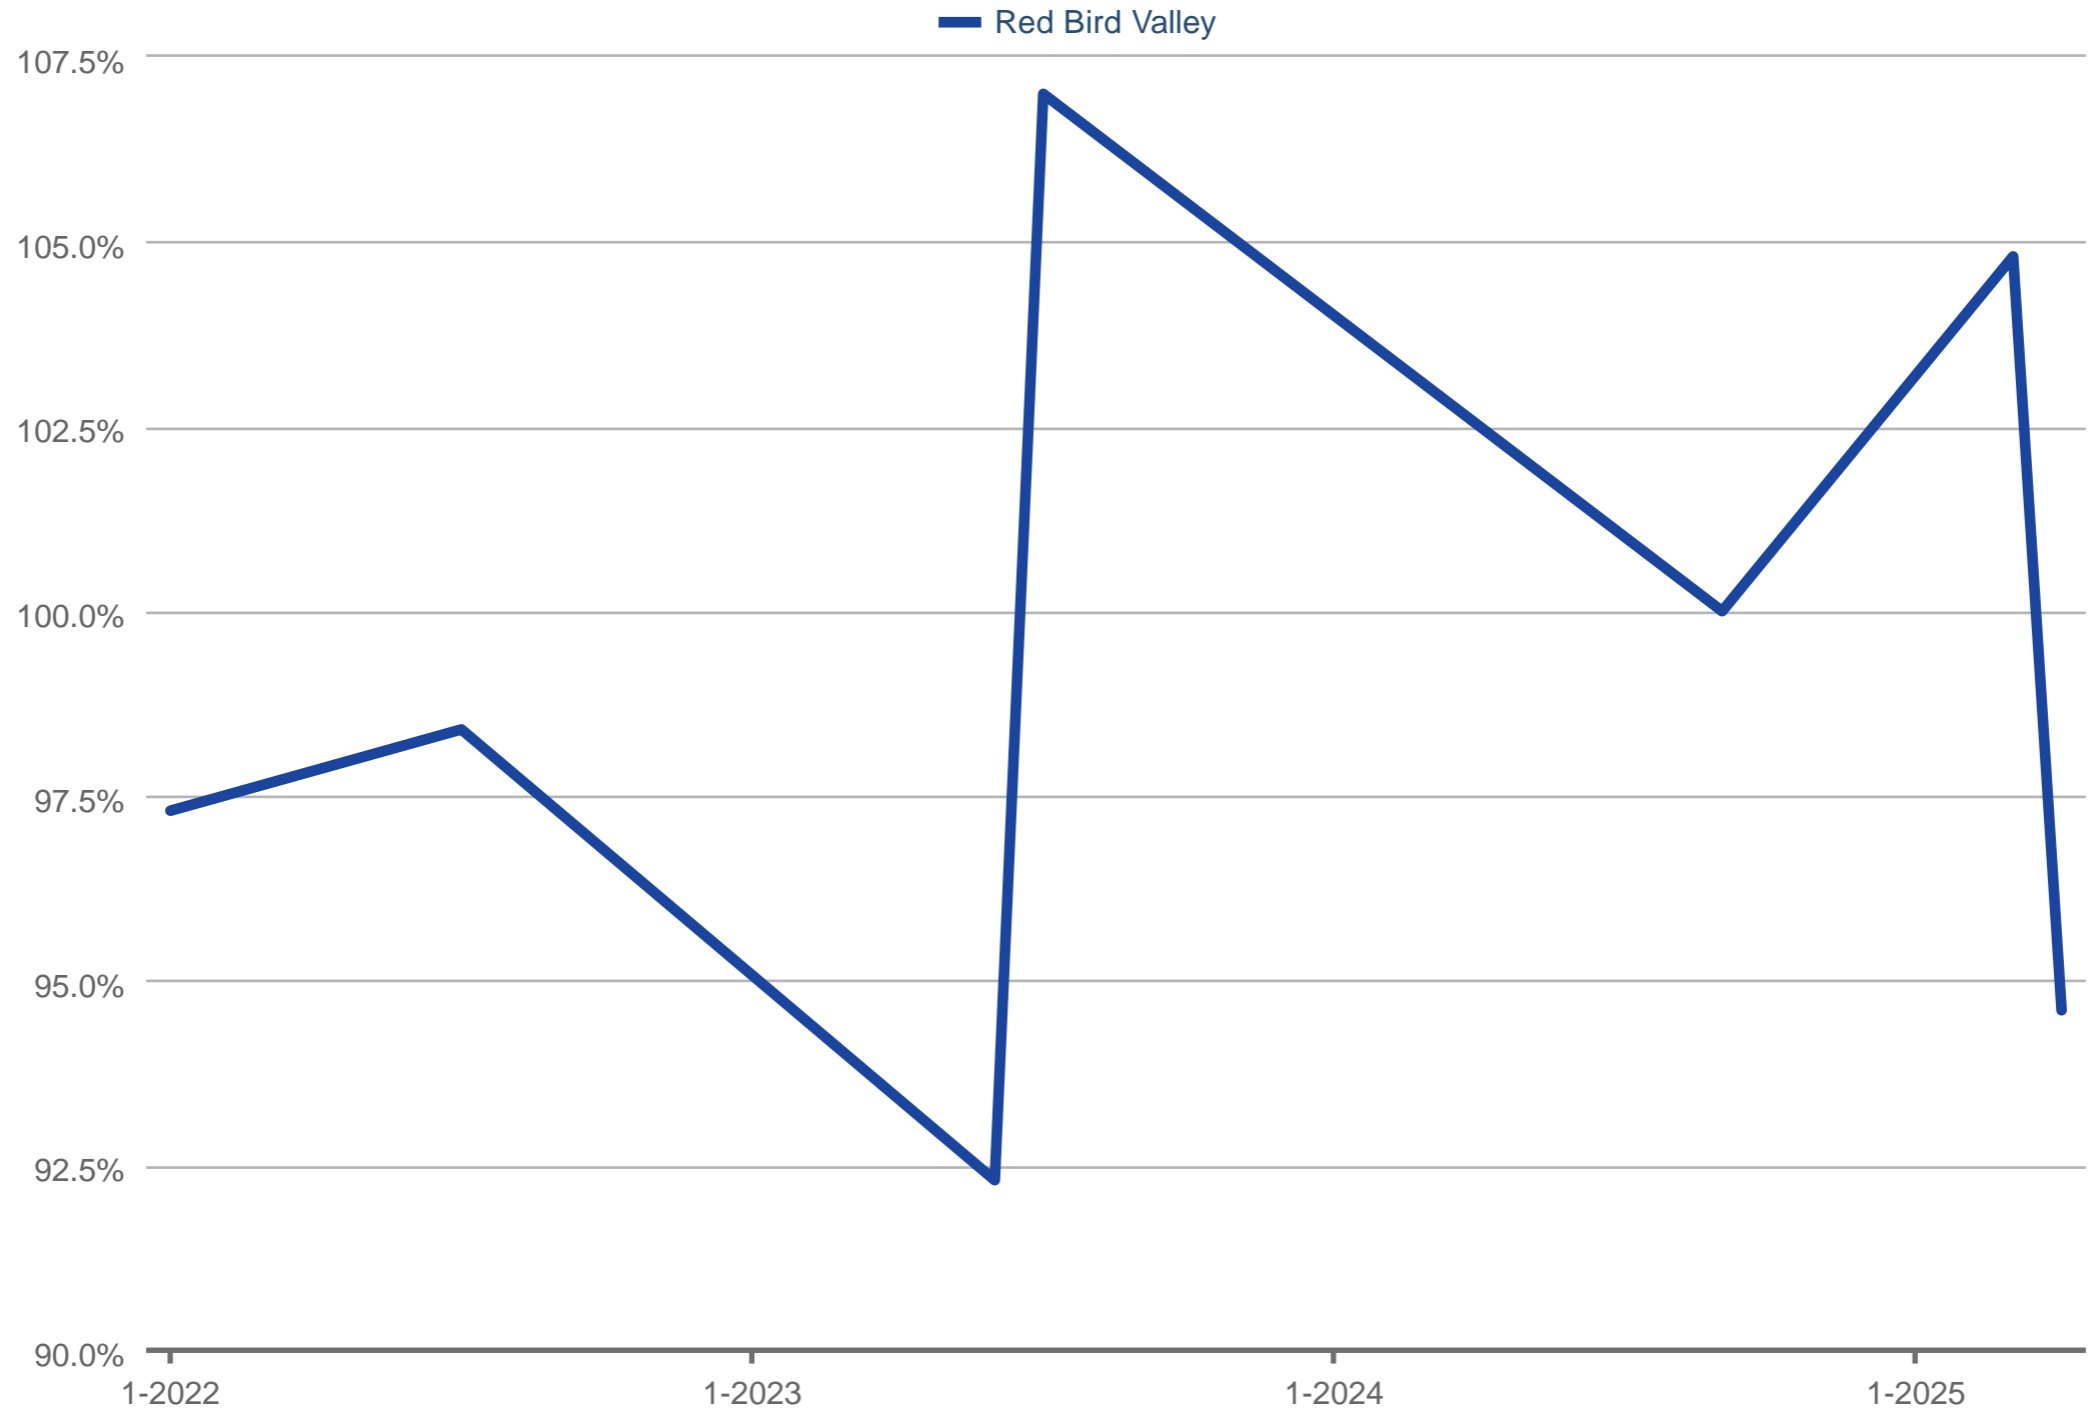

Average Percent of Last List Price

Red Bird Valley

Each data point is one month of activity. Data is from May 17, 2025.