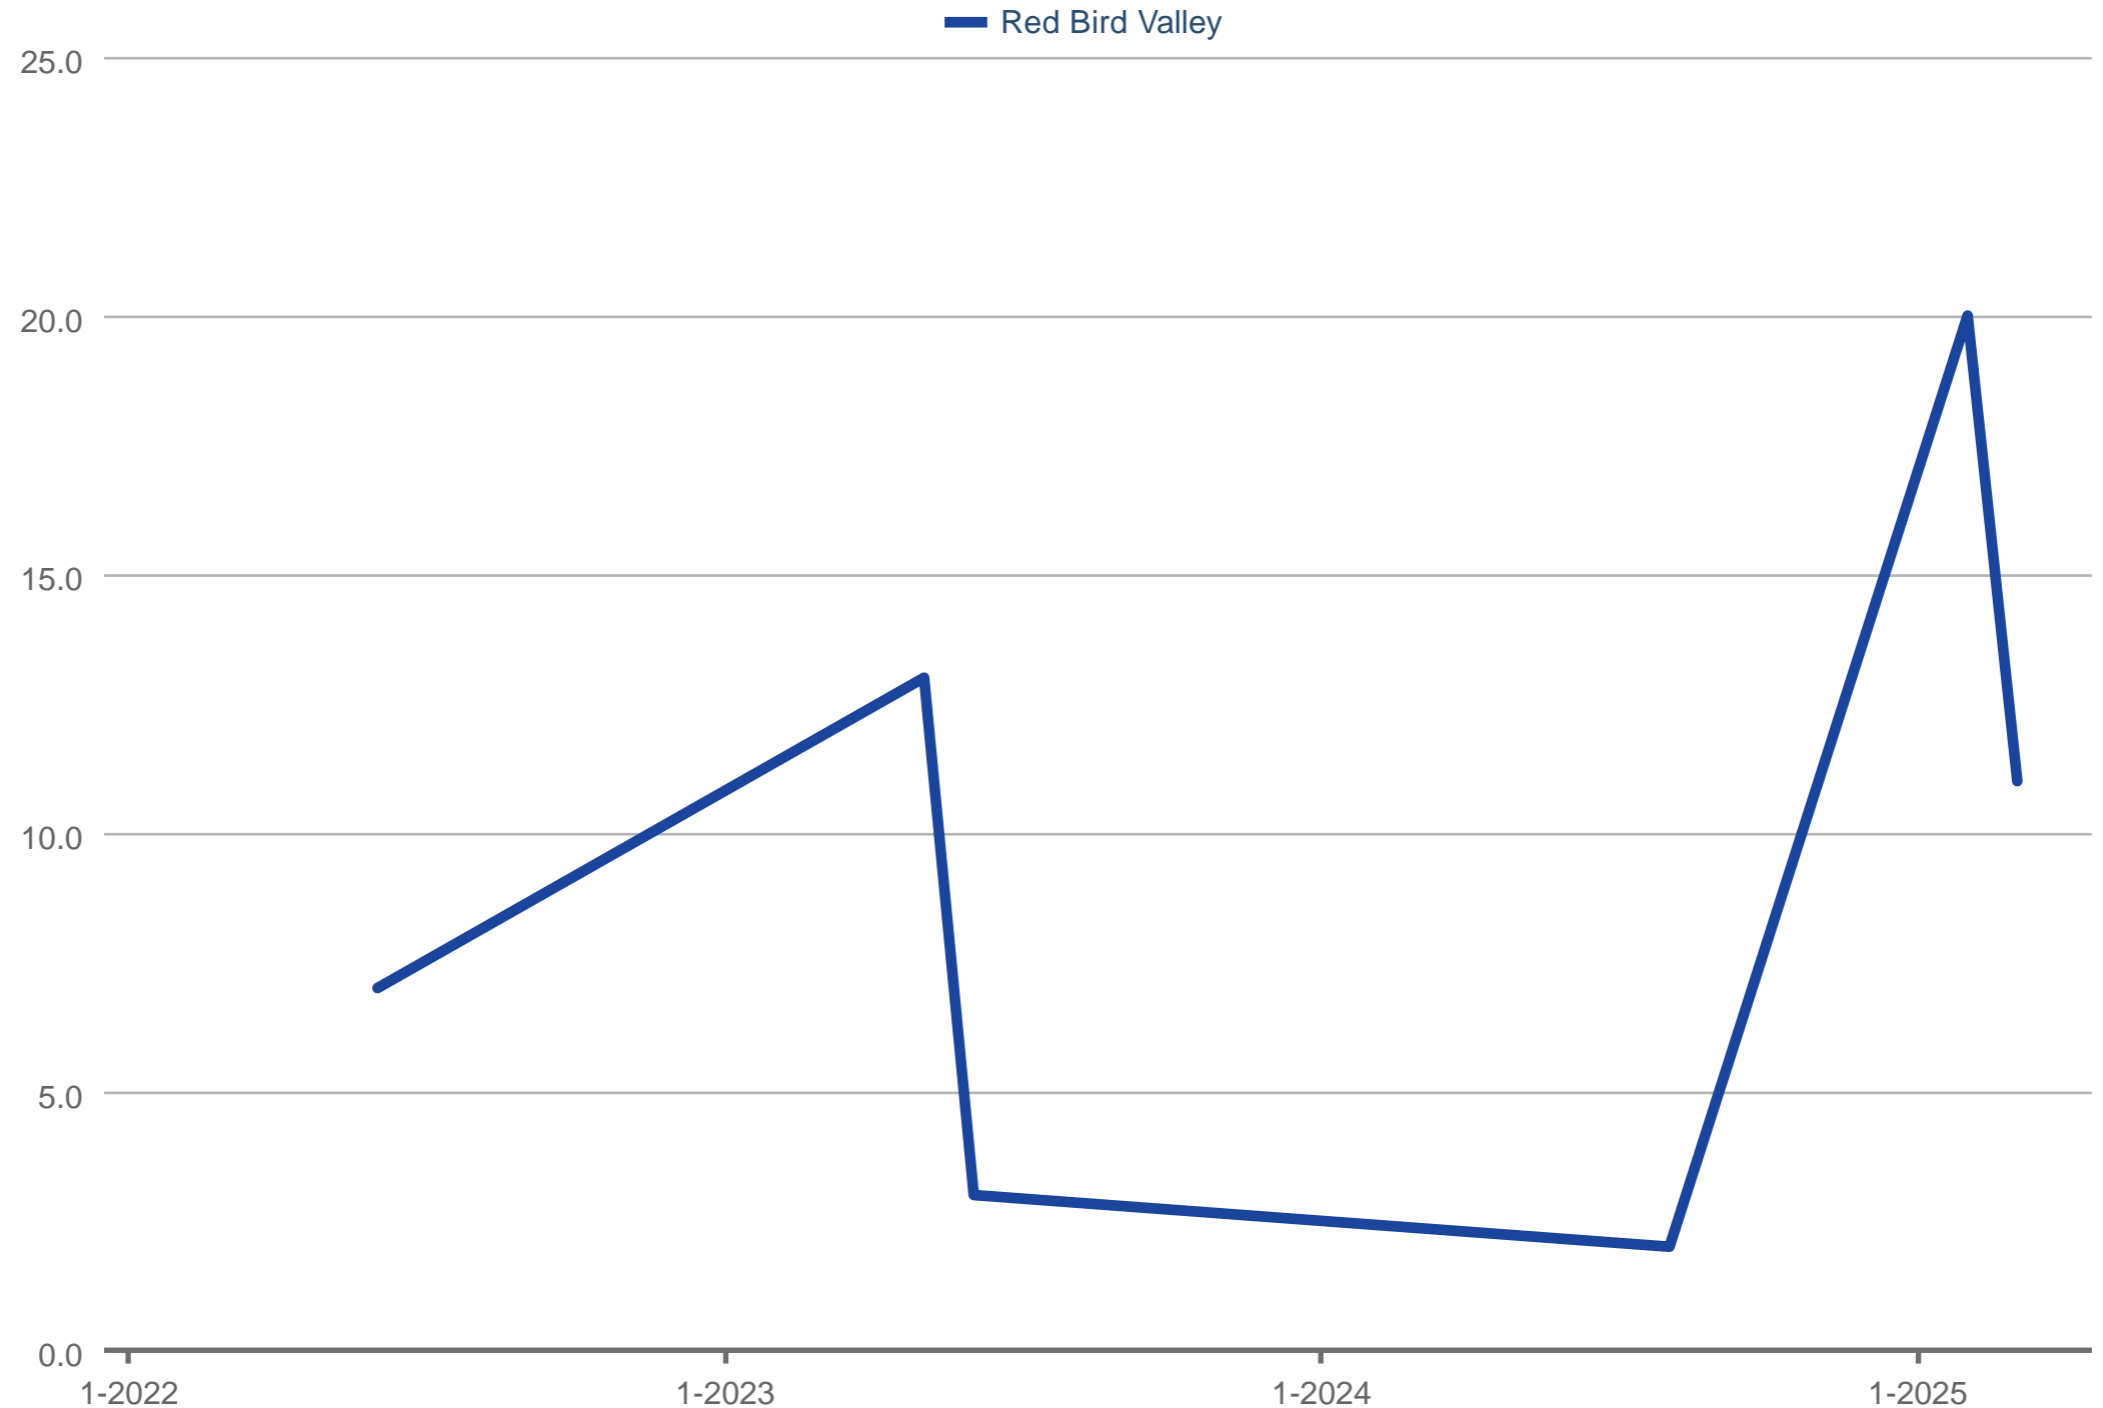

### Average Showings to Pending

Red Bird Valley

Each data point is one month of activity. Data is from May 17, 2025.