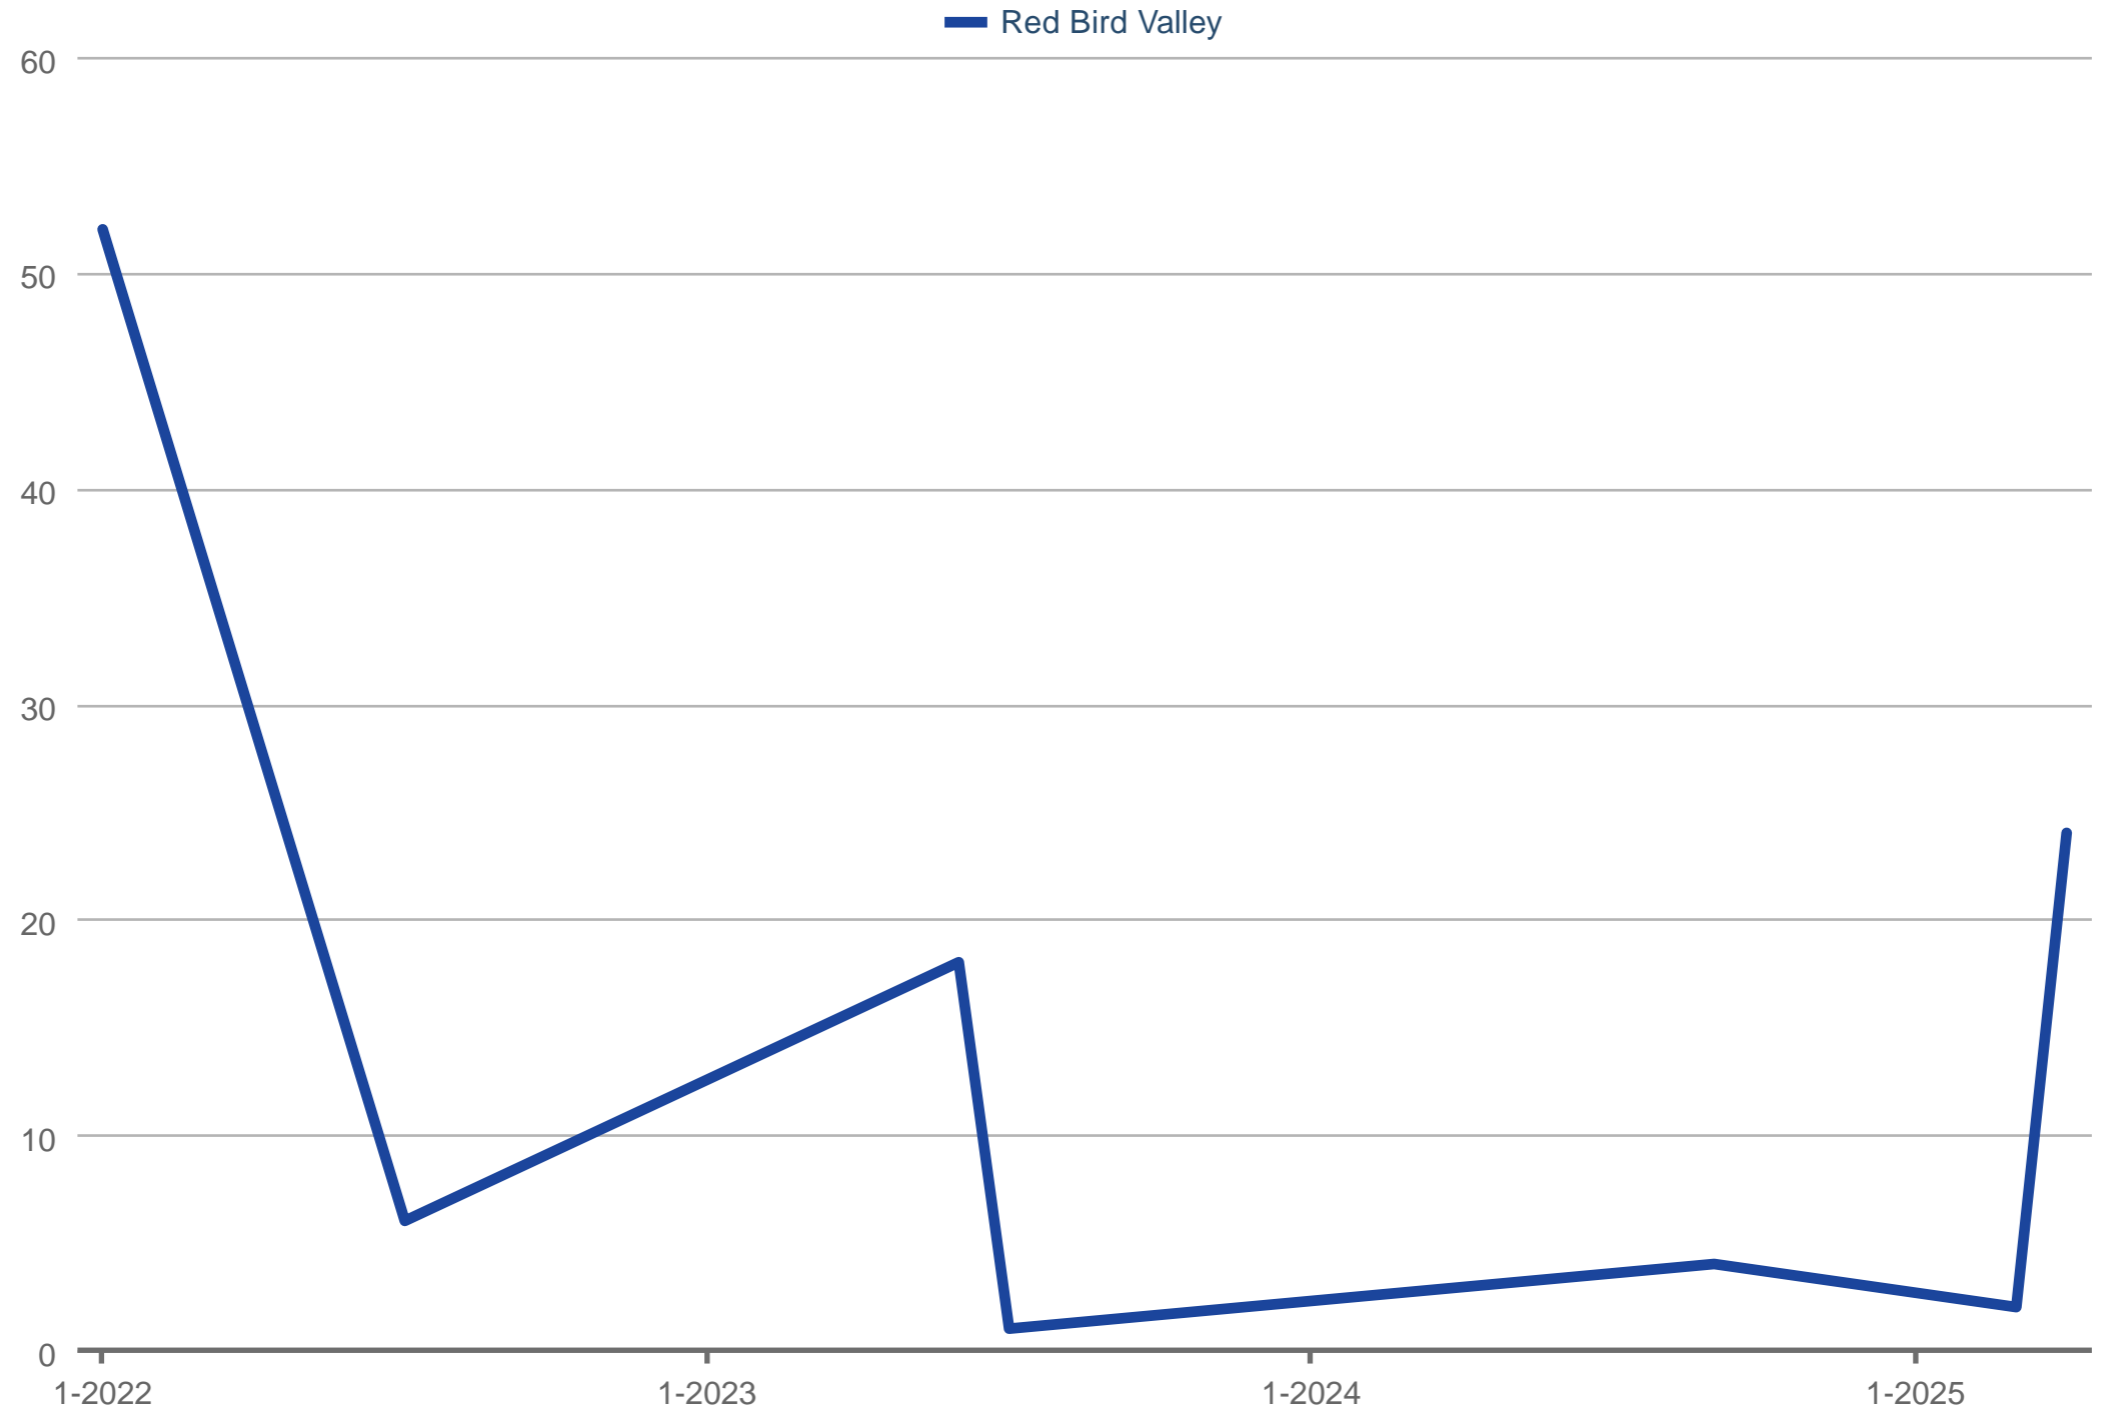

Average Days on Market

Red Bird Valley

Each data point is one month of activity. Data is from May 17, 2025.