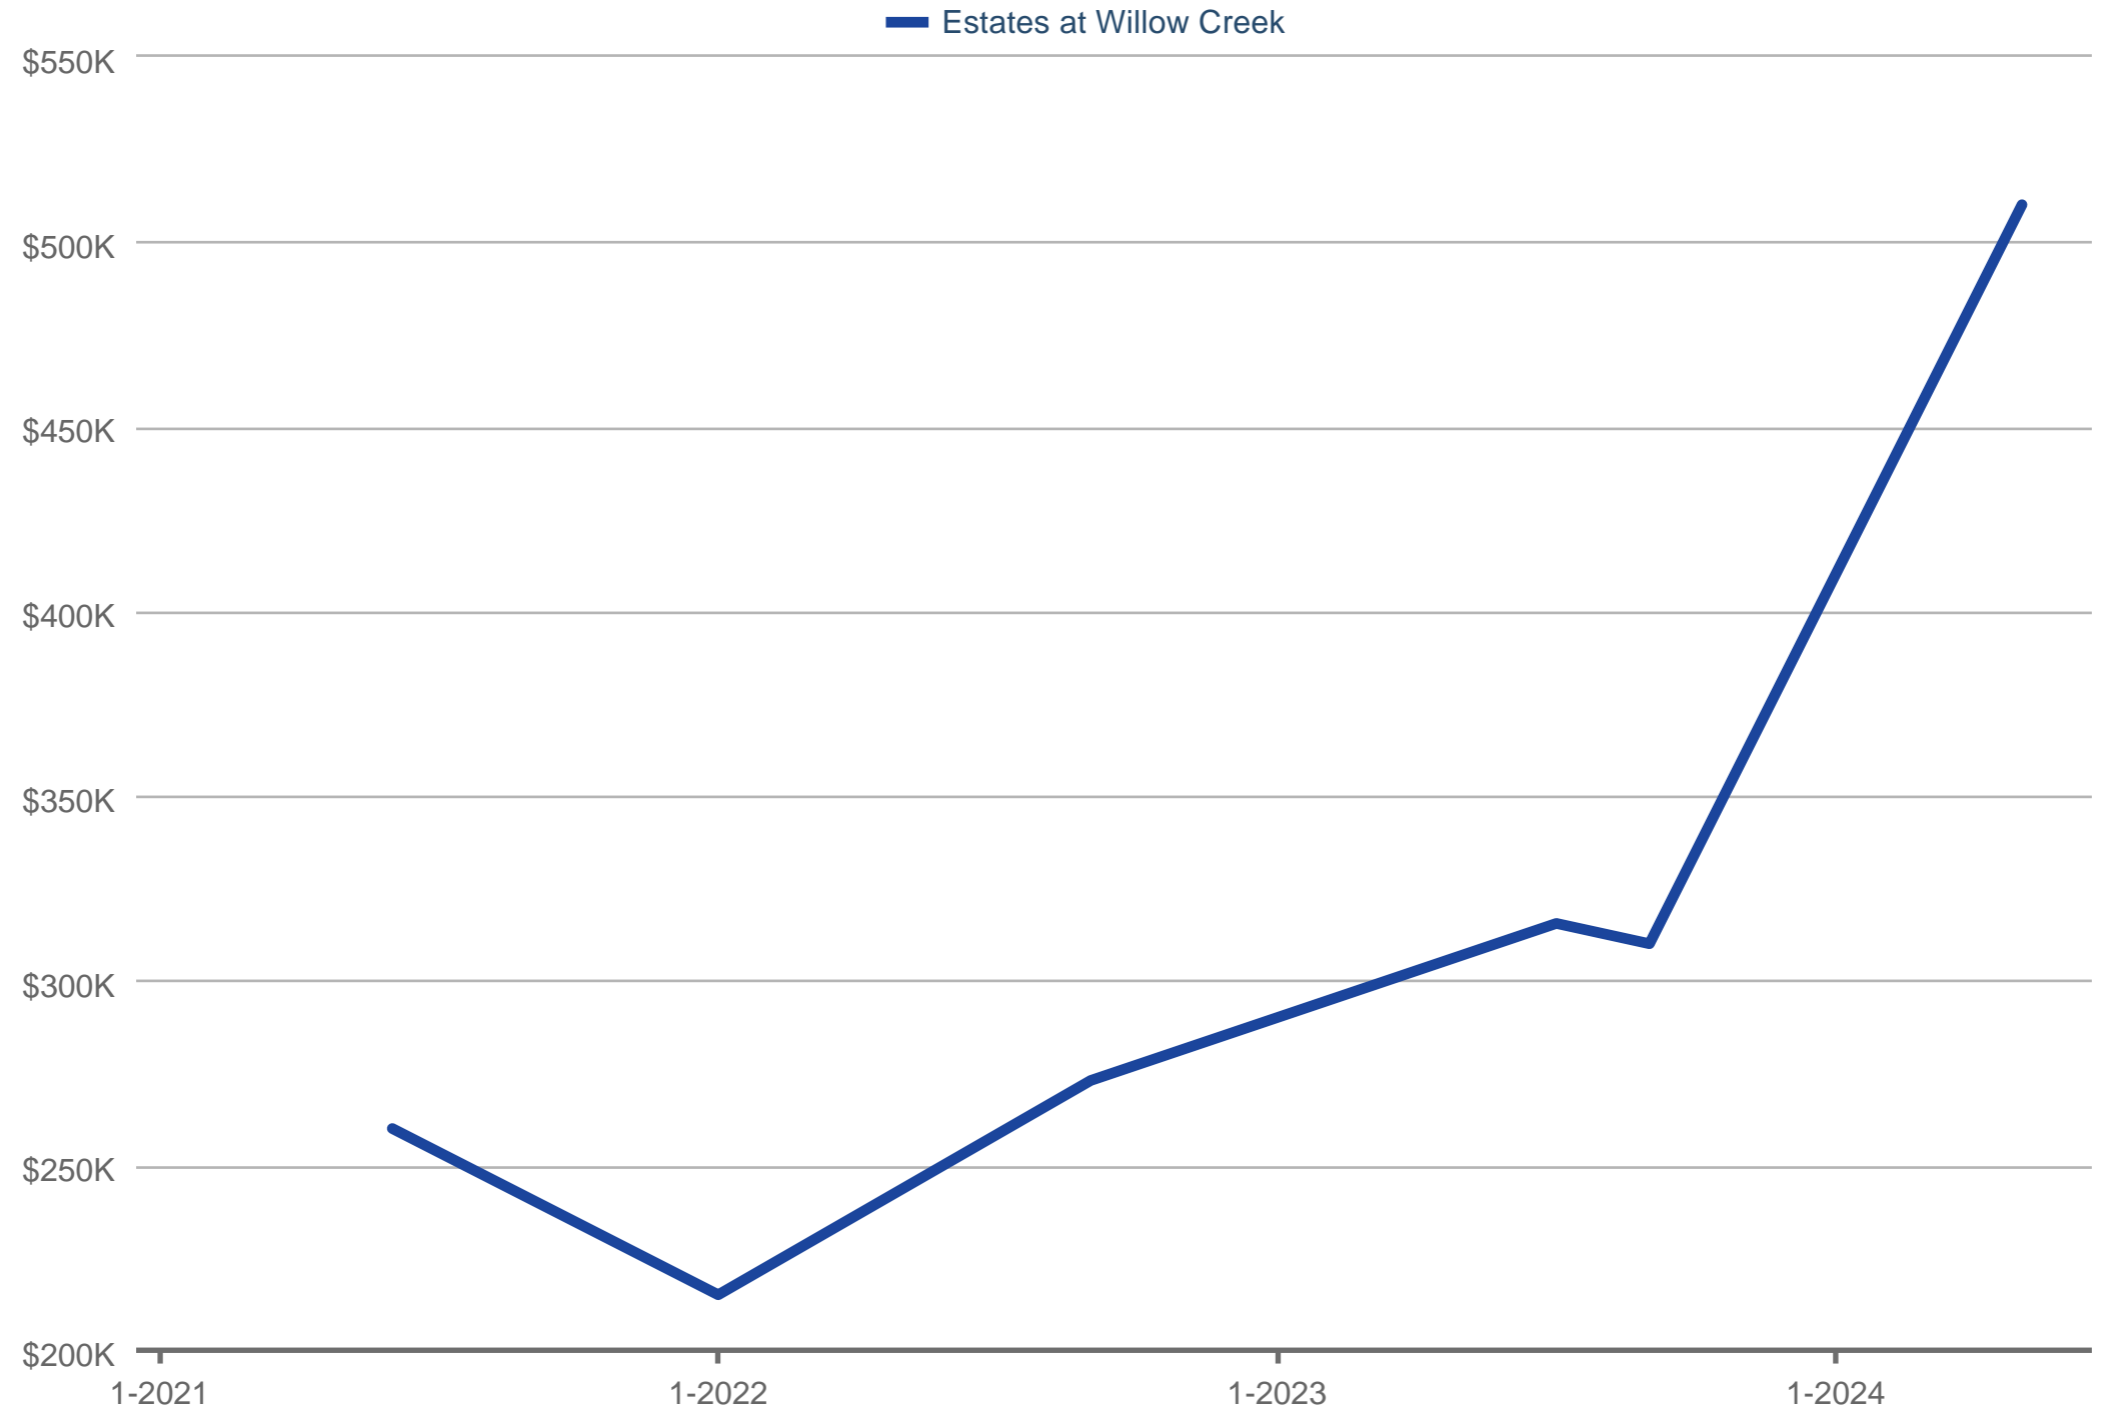

### Dollar Volume of Closed Sales

Estates at Willow Creek

Each data point is one month of activity. Data is from July 27, 2024.