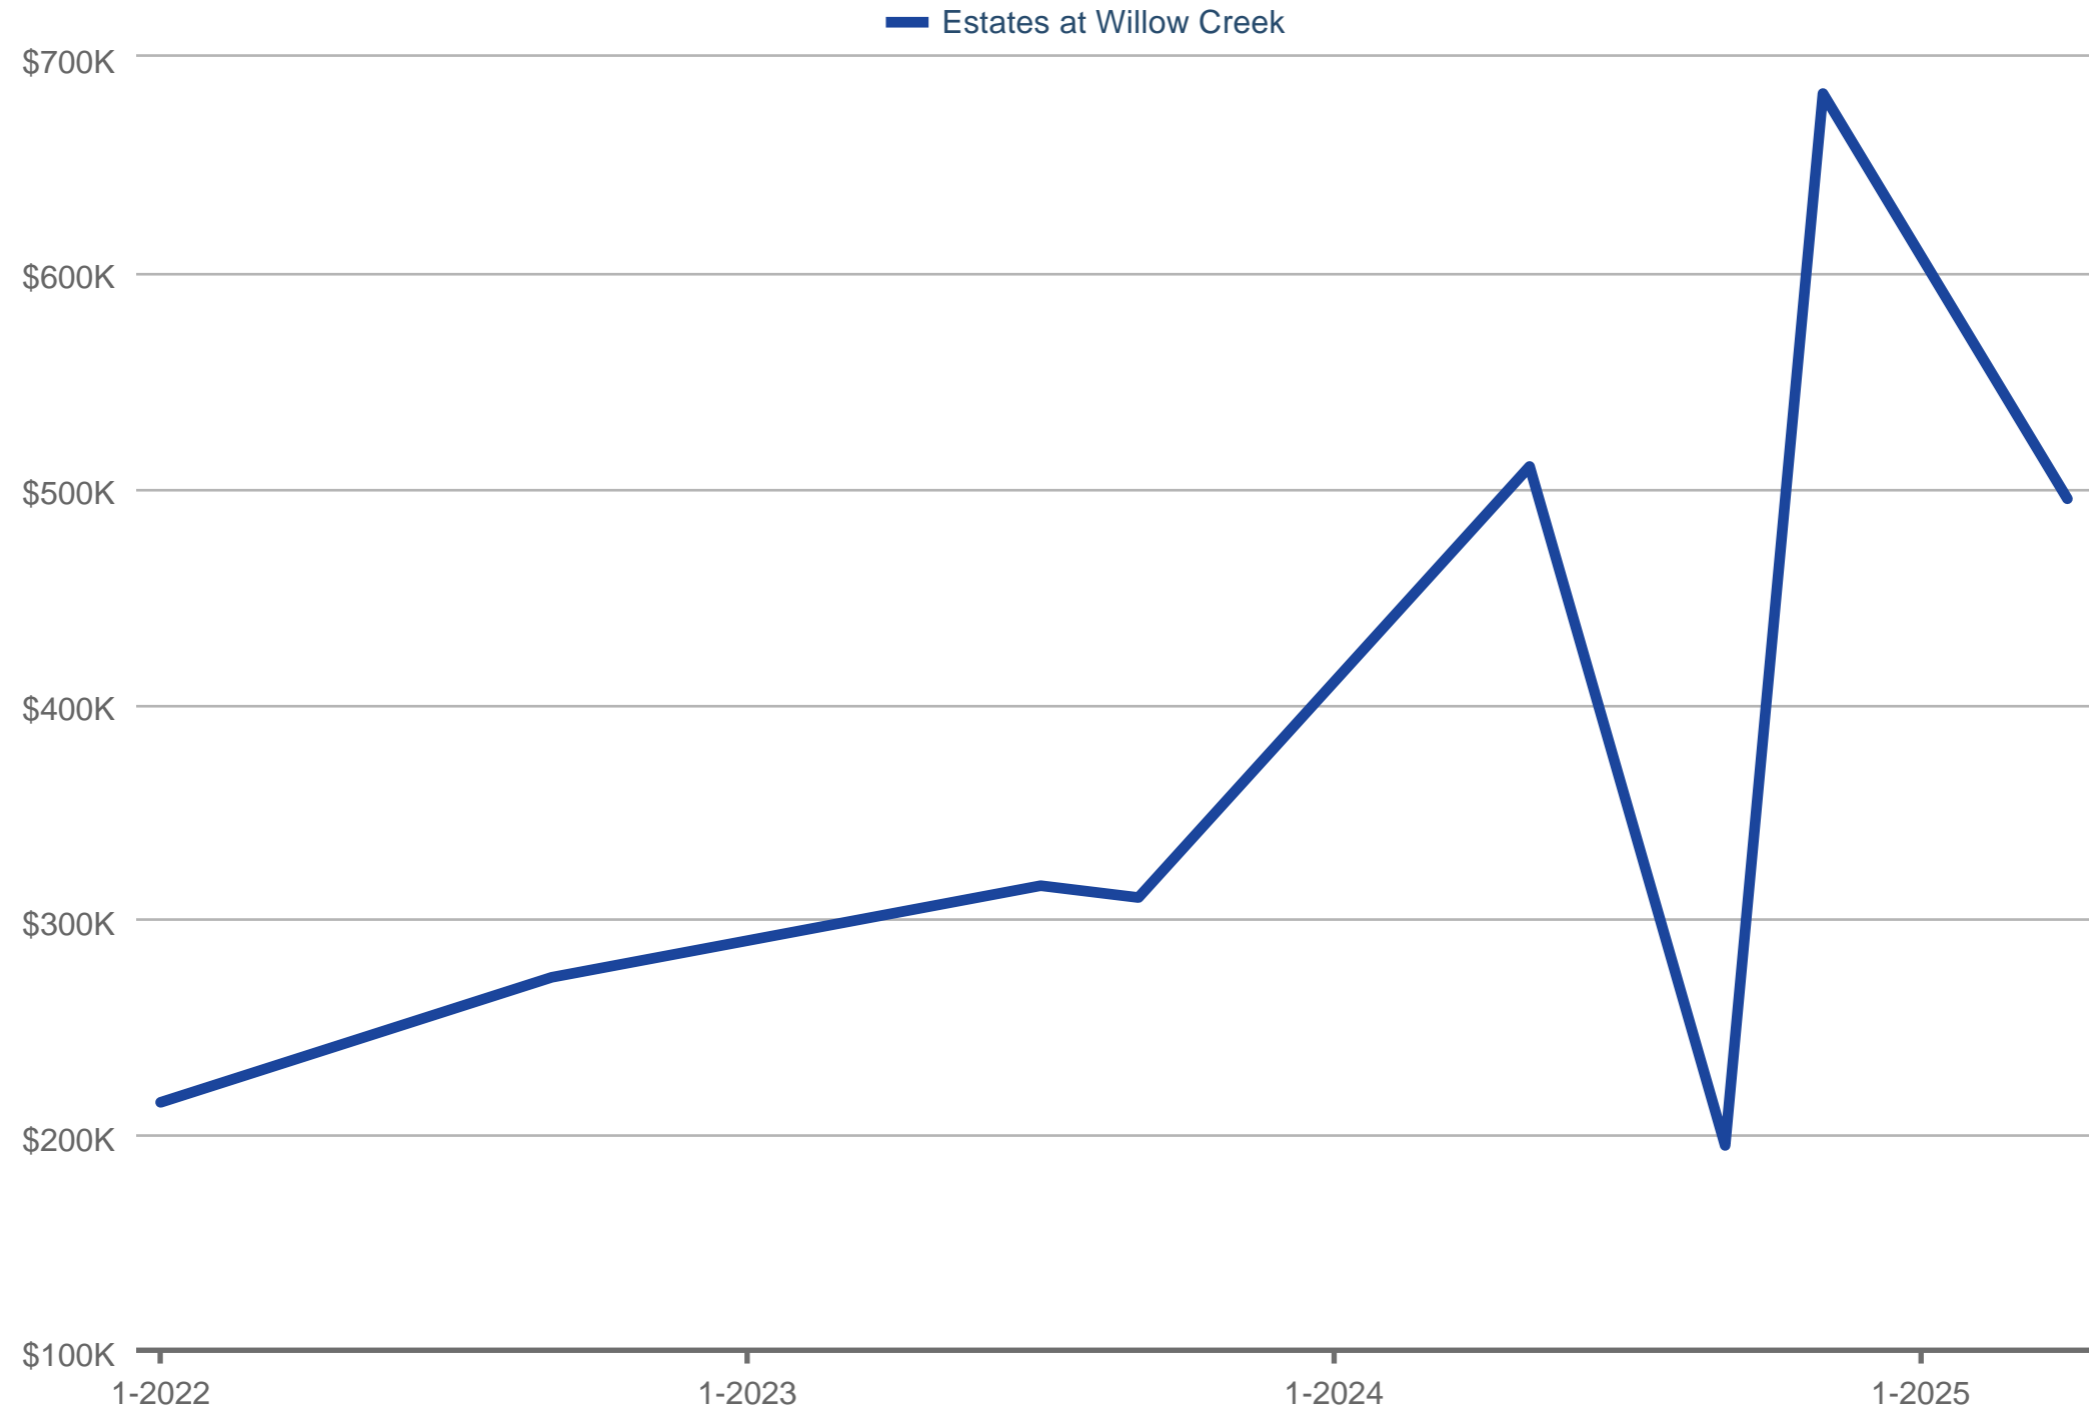

### Dollar Volume of Closed Sales

Estates at Willow Creek

Each data point is one month of activity. Data is from May 17, 2025.