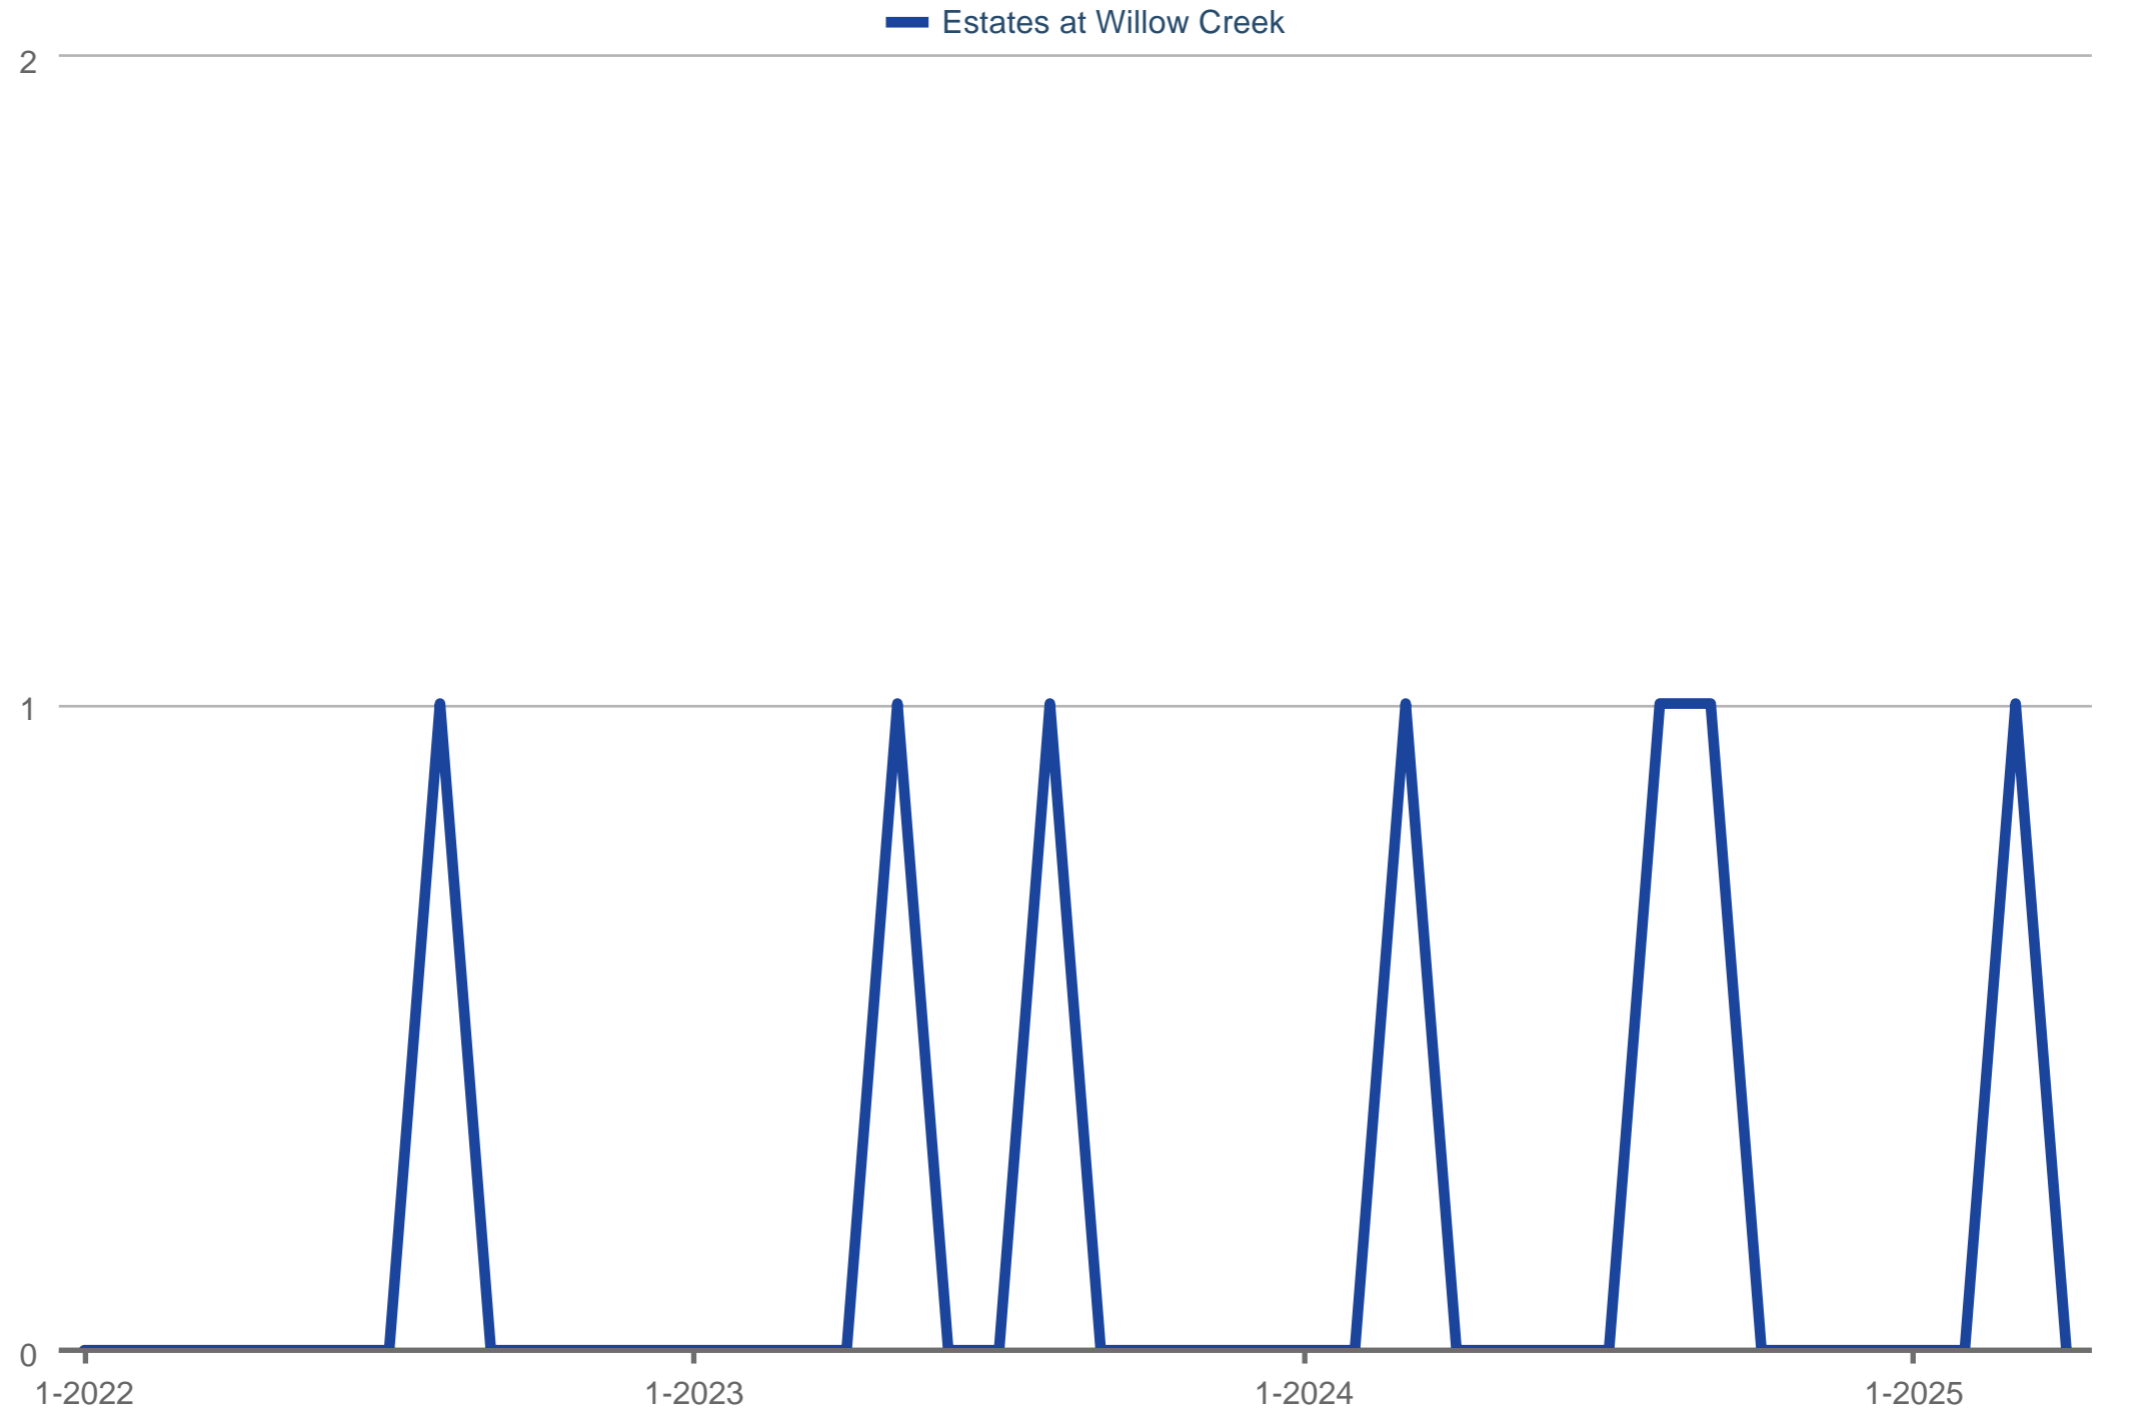

## Pending Sales

Estates at Willow Creek

Each data point is one month of activity. Data is from May 13, 2025.