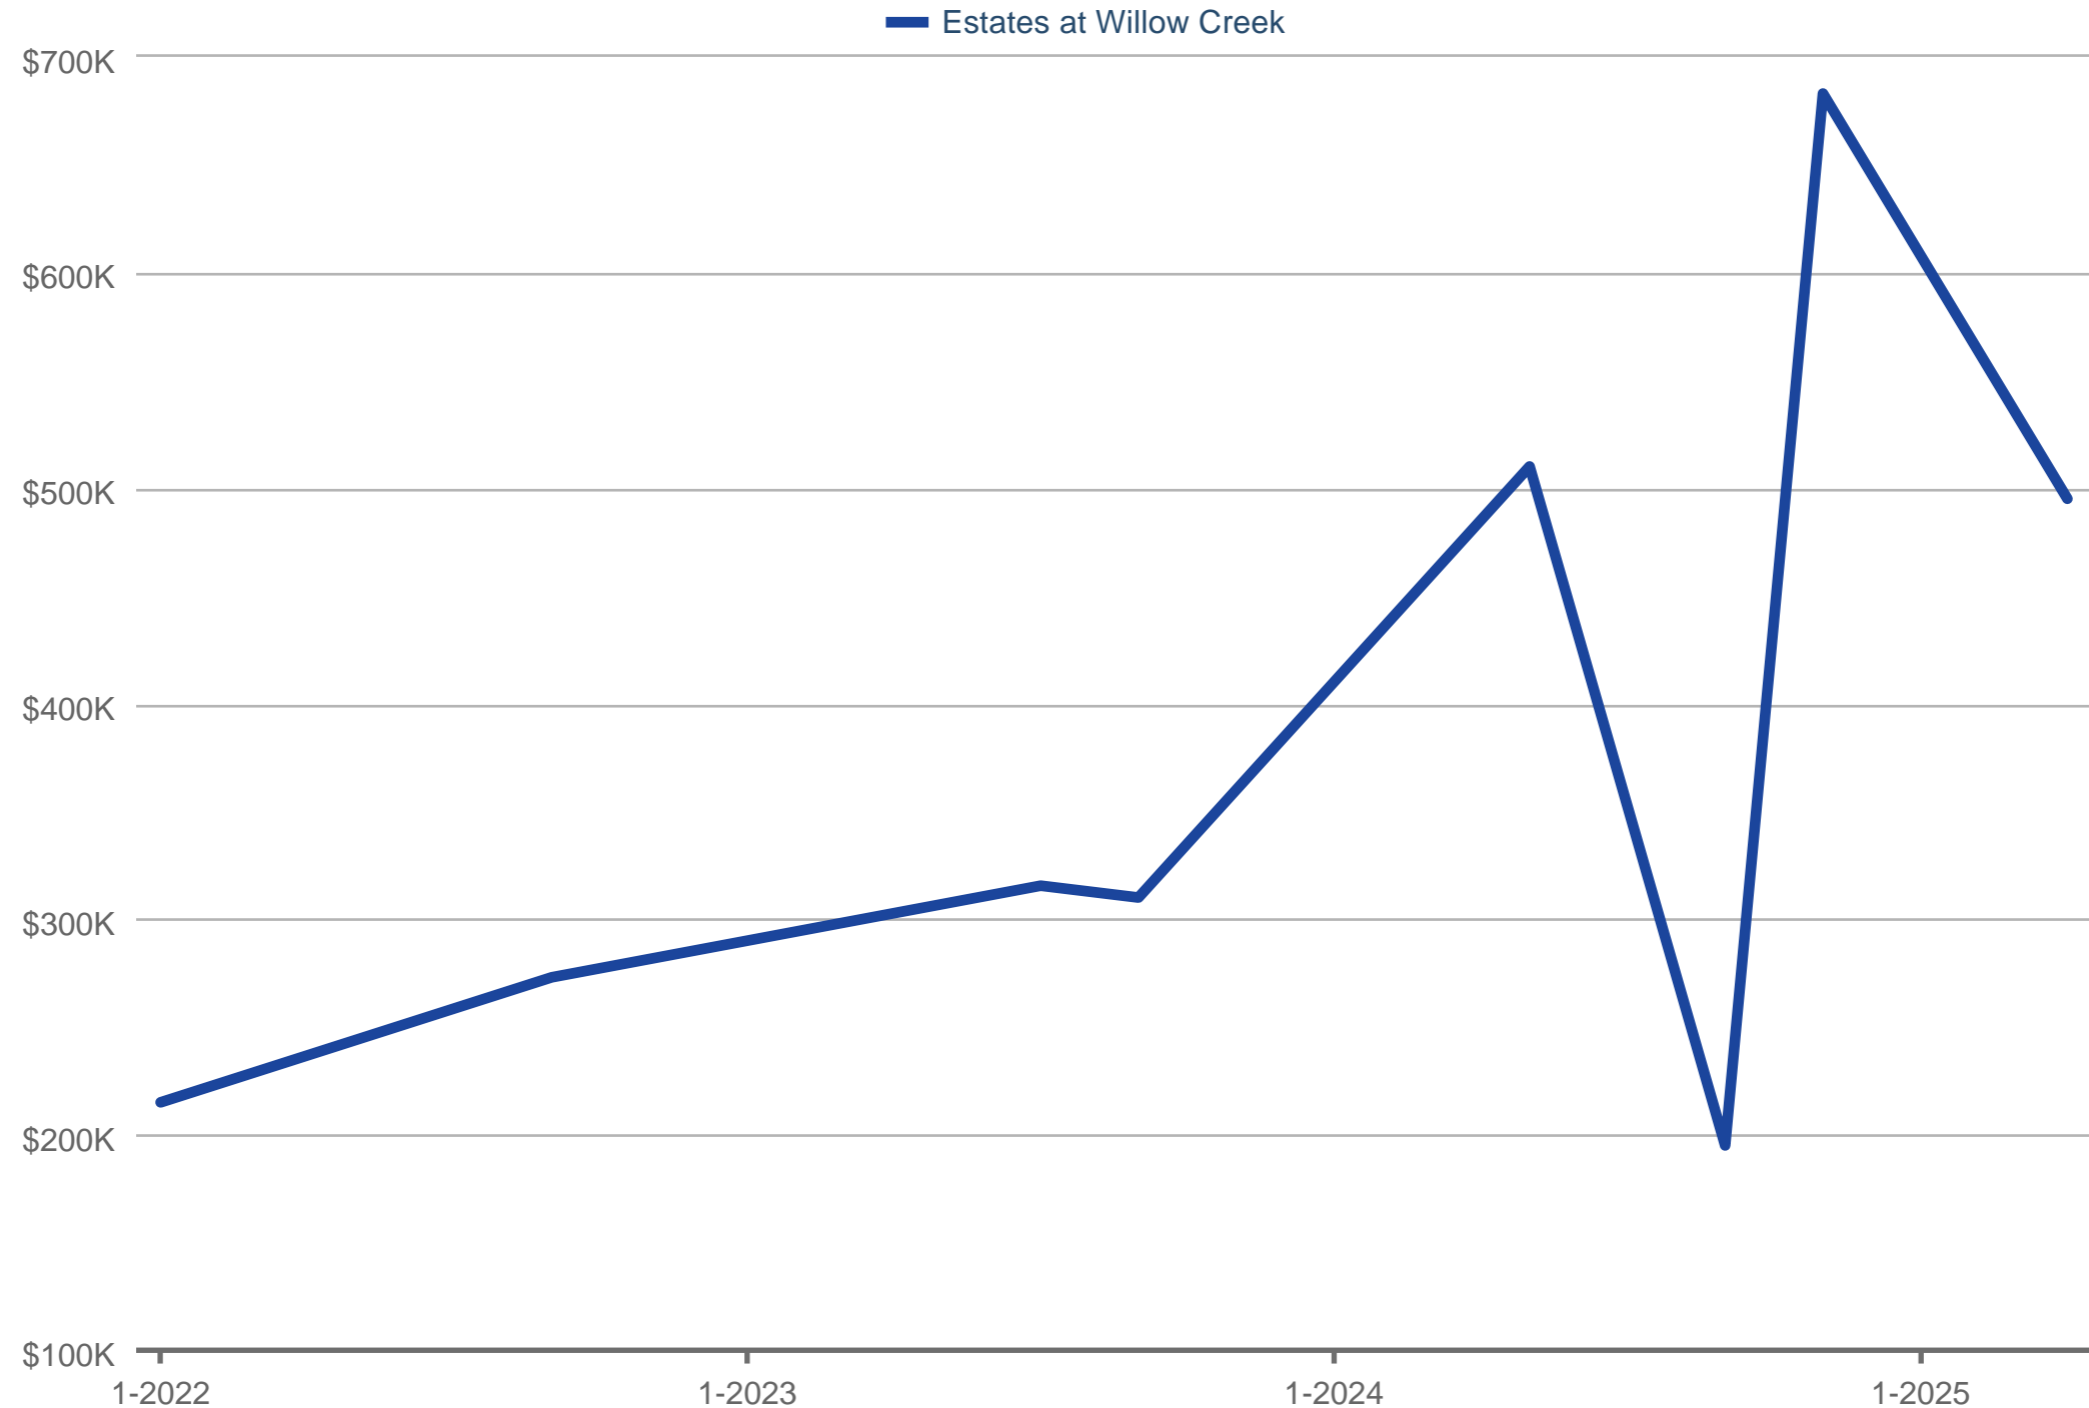

Average Sales Price

Estates at Willow Creek

Each data point is one month of activity. Data is from May 13, 2025.