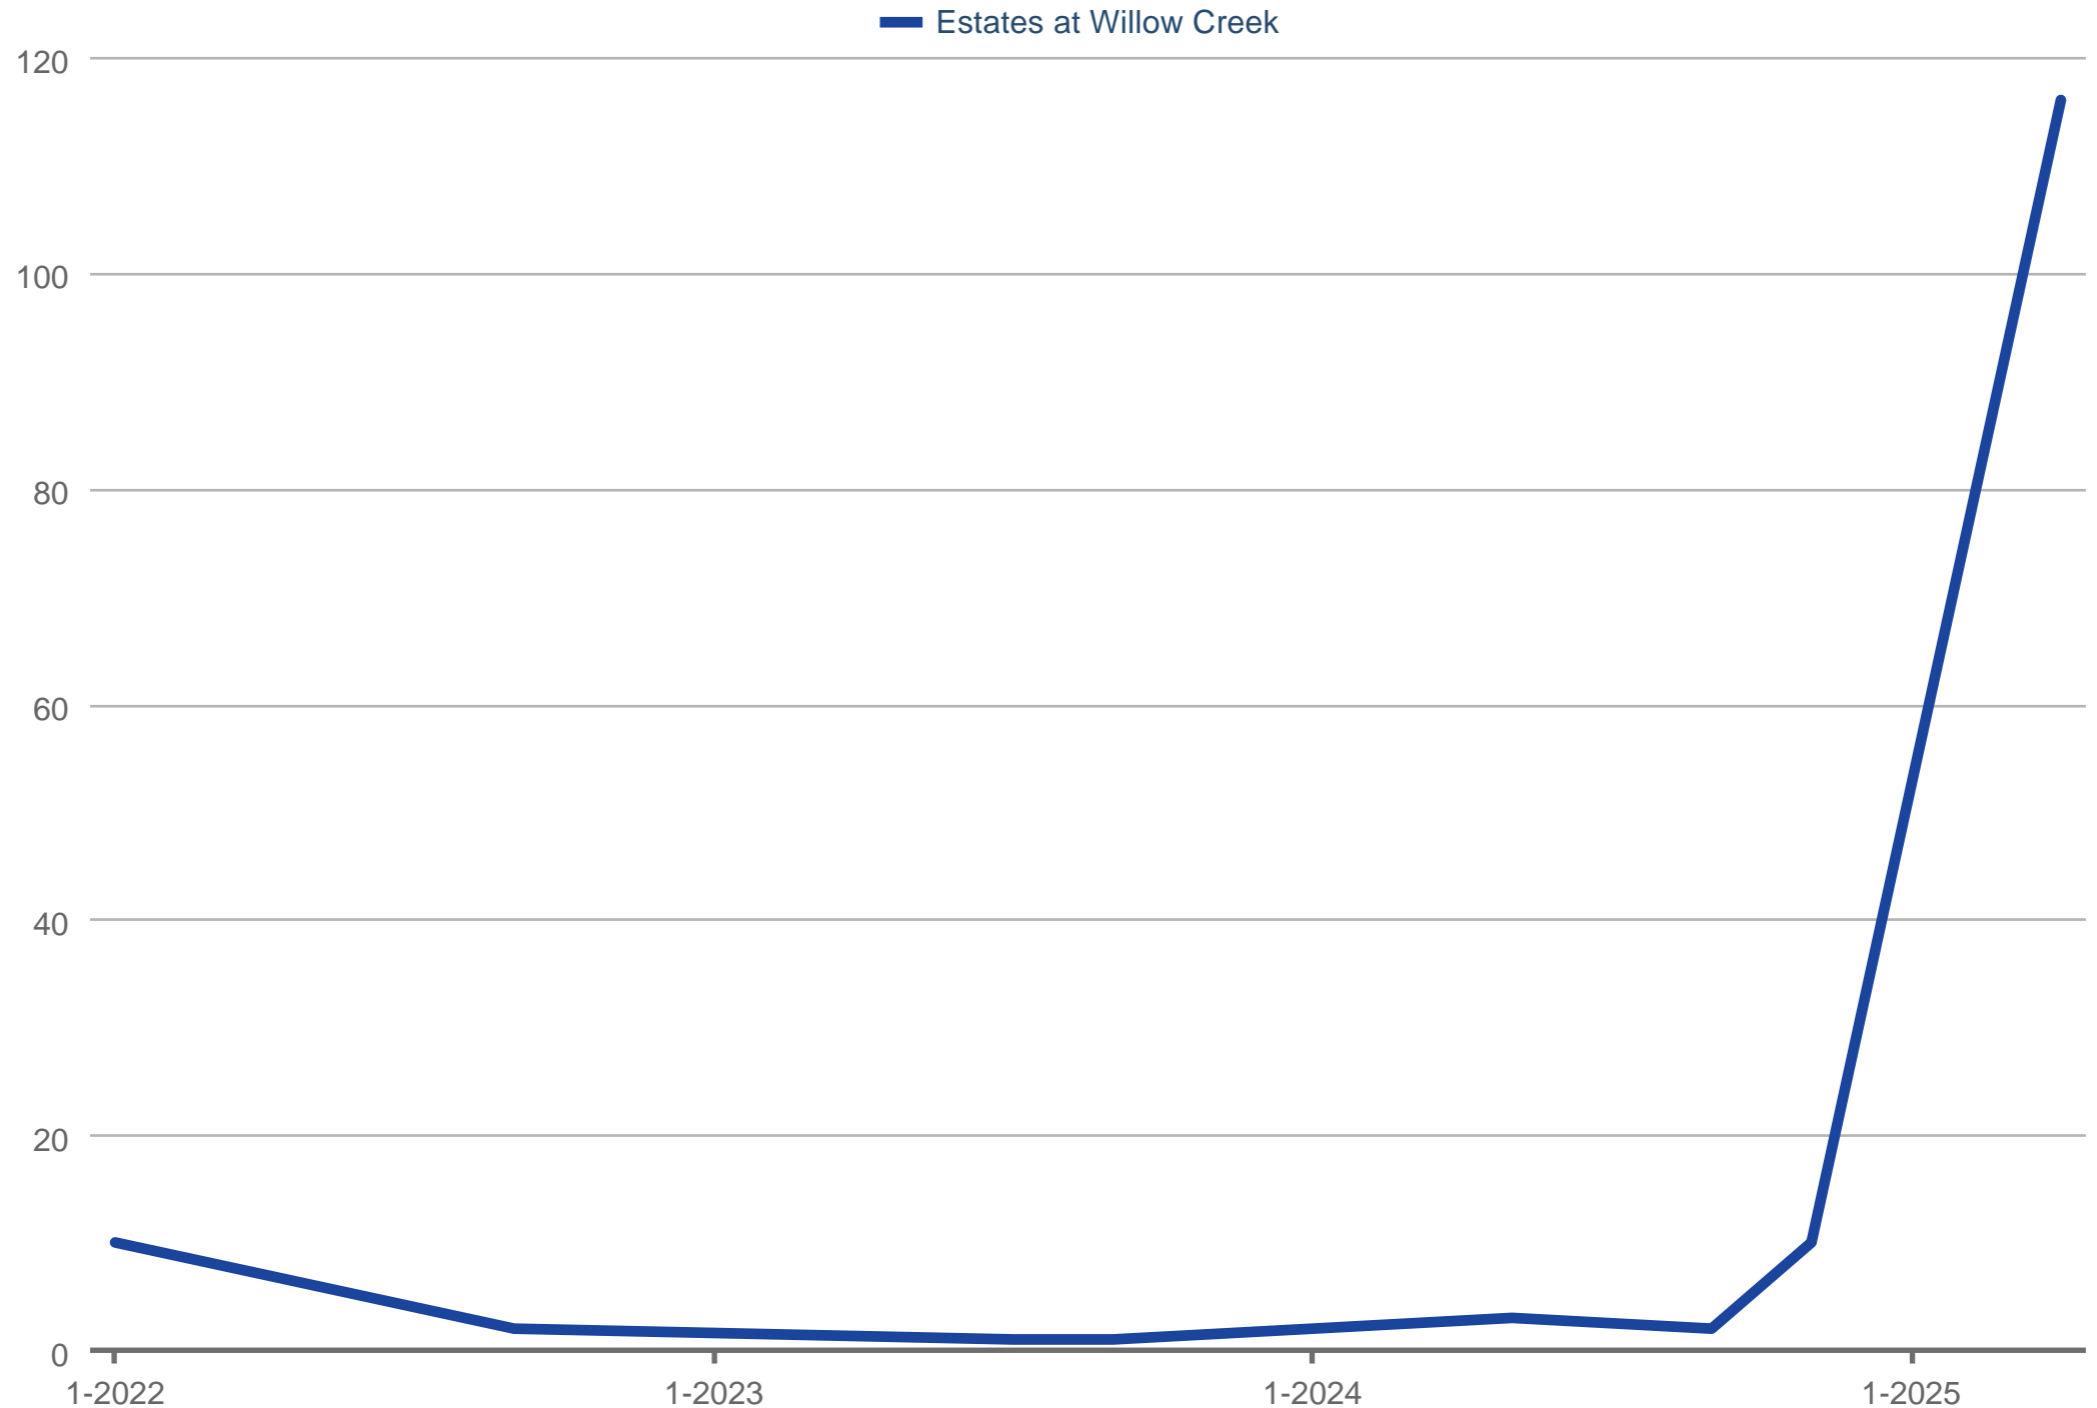

Average Days on Market

Estates at Willow Creek

Each data point is one month of activity. Data is from May 17, 2025.