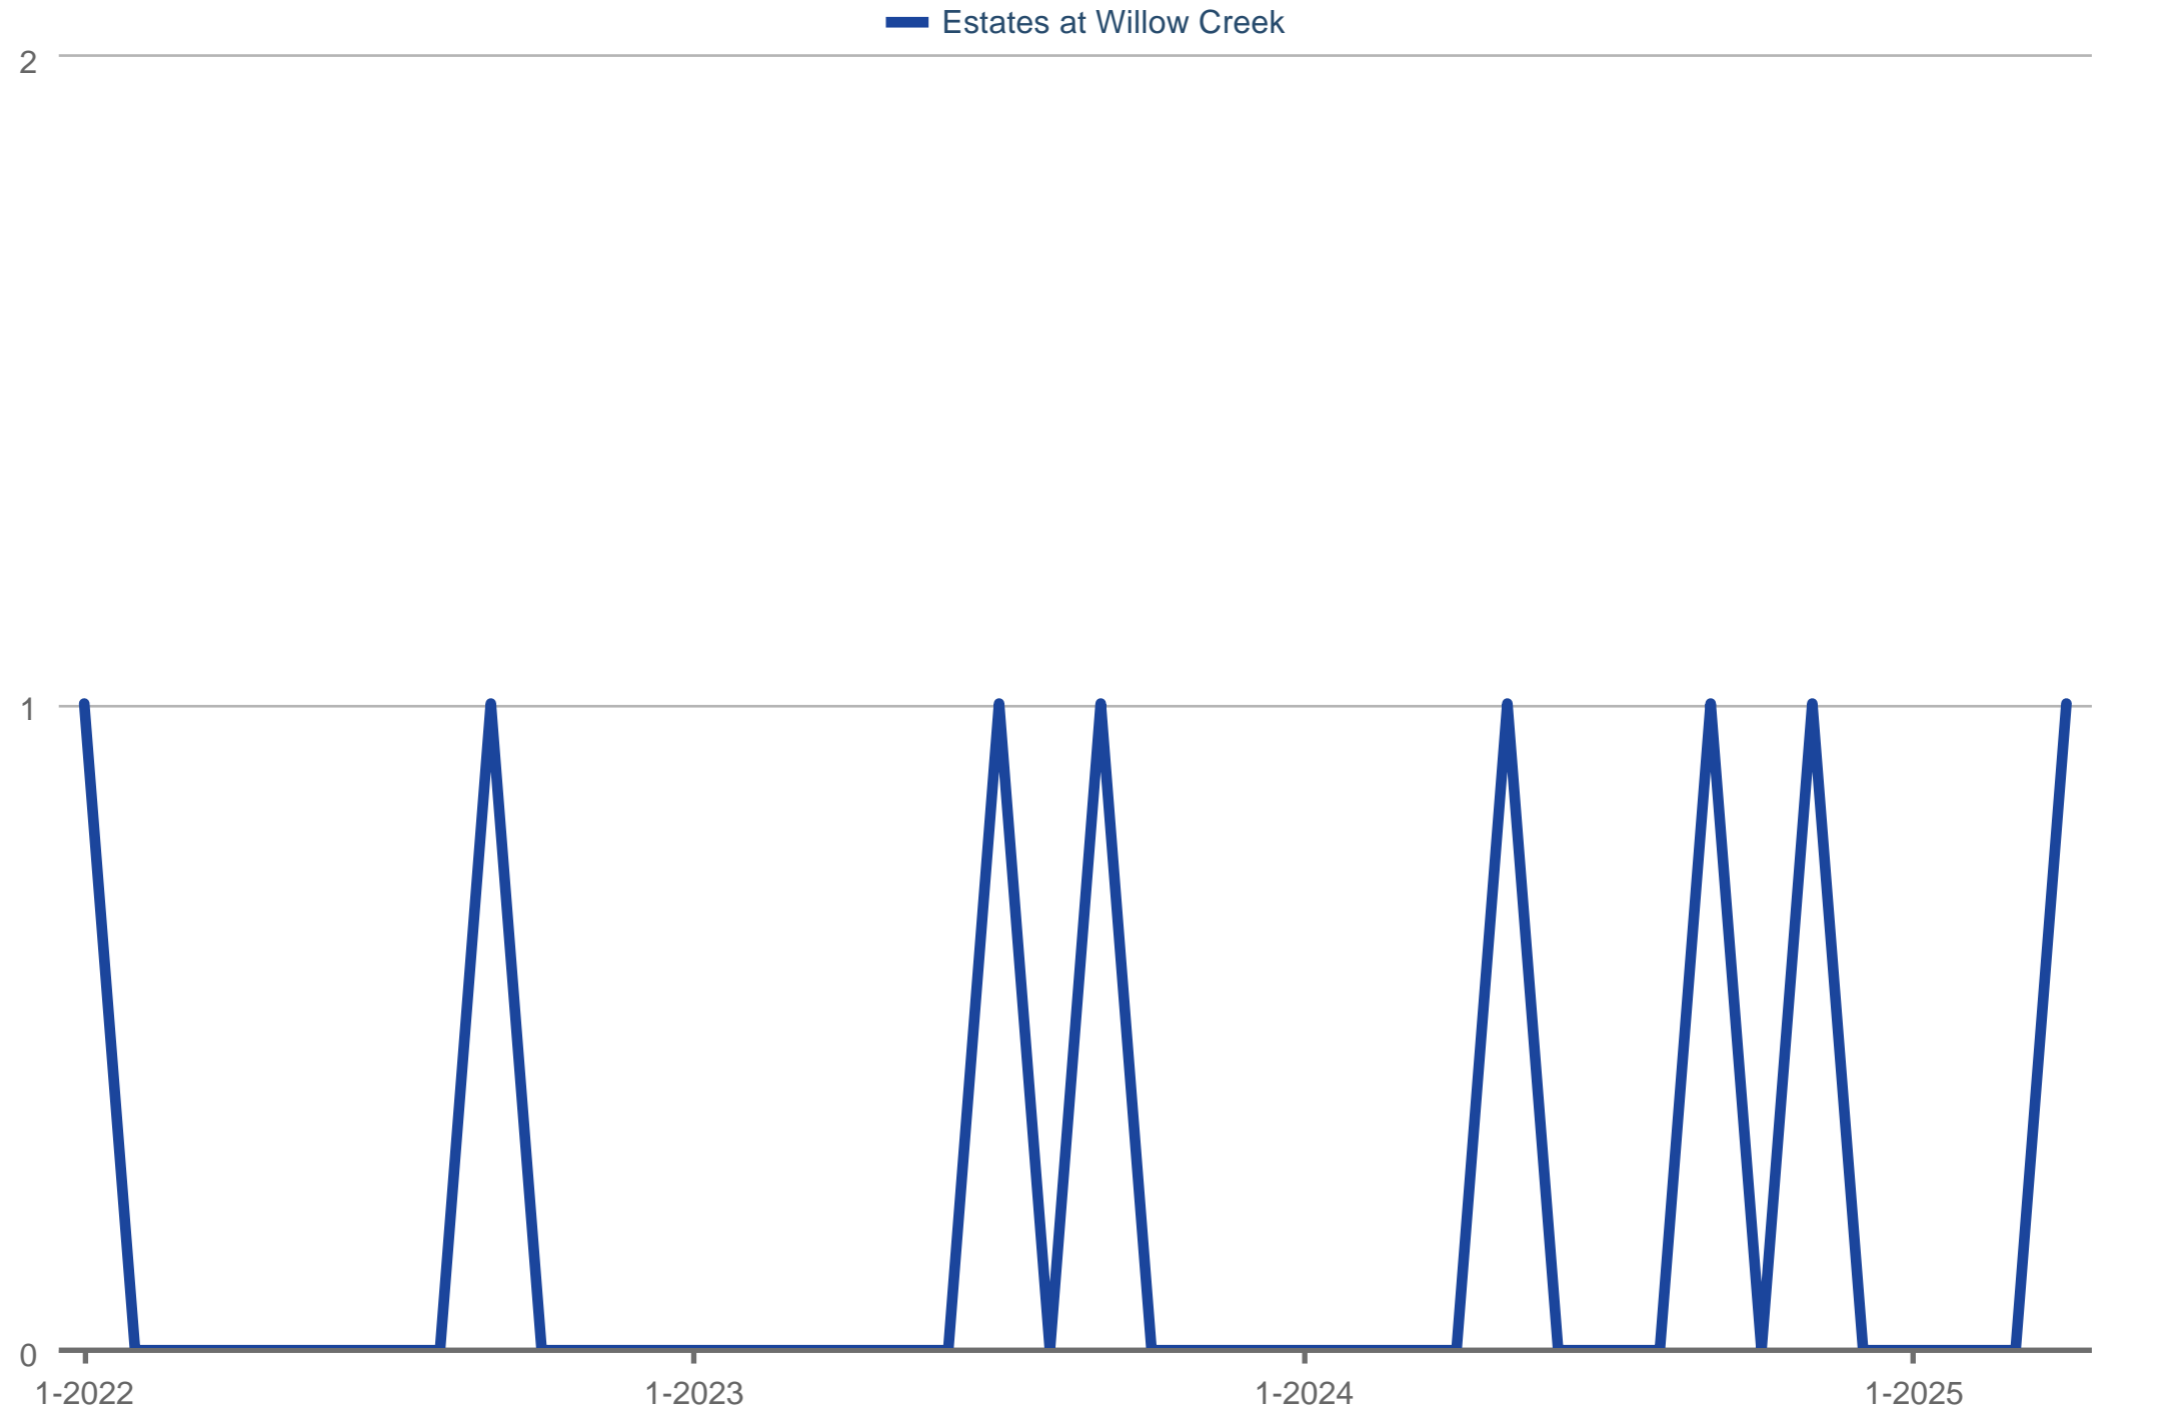

Closed Sales

Estates at Willow Creek

Each data point is one month of activity. Data is from May 13, 2025.