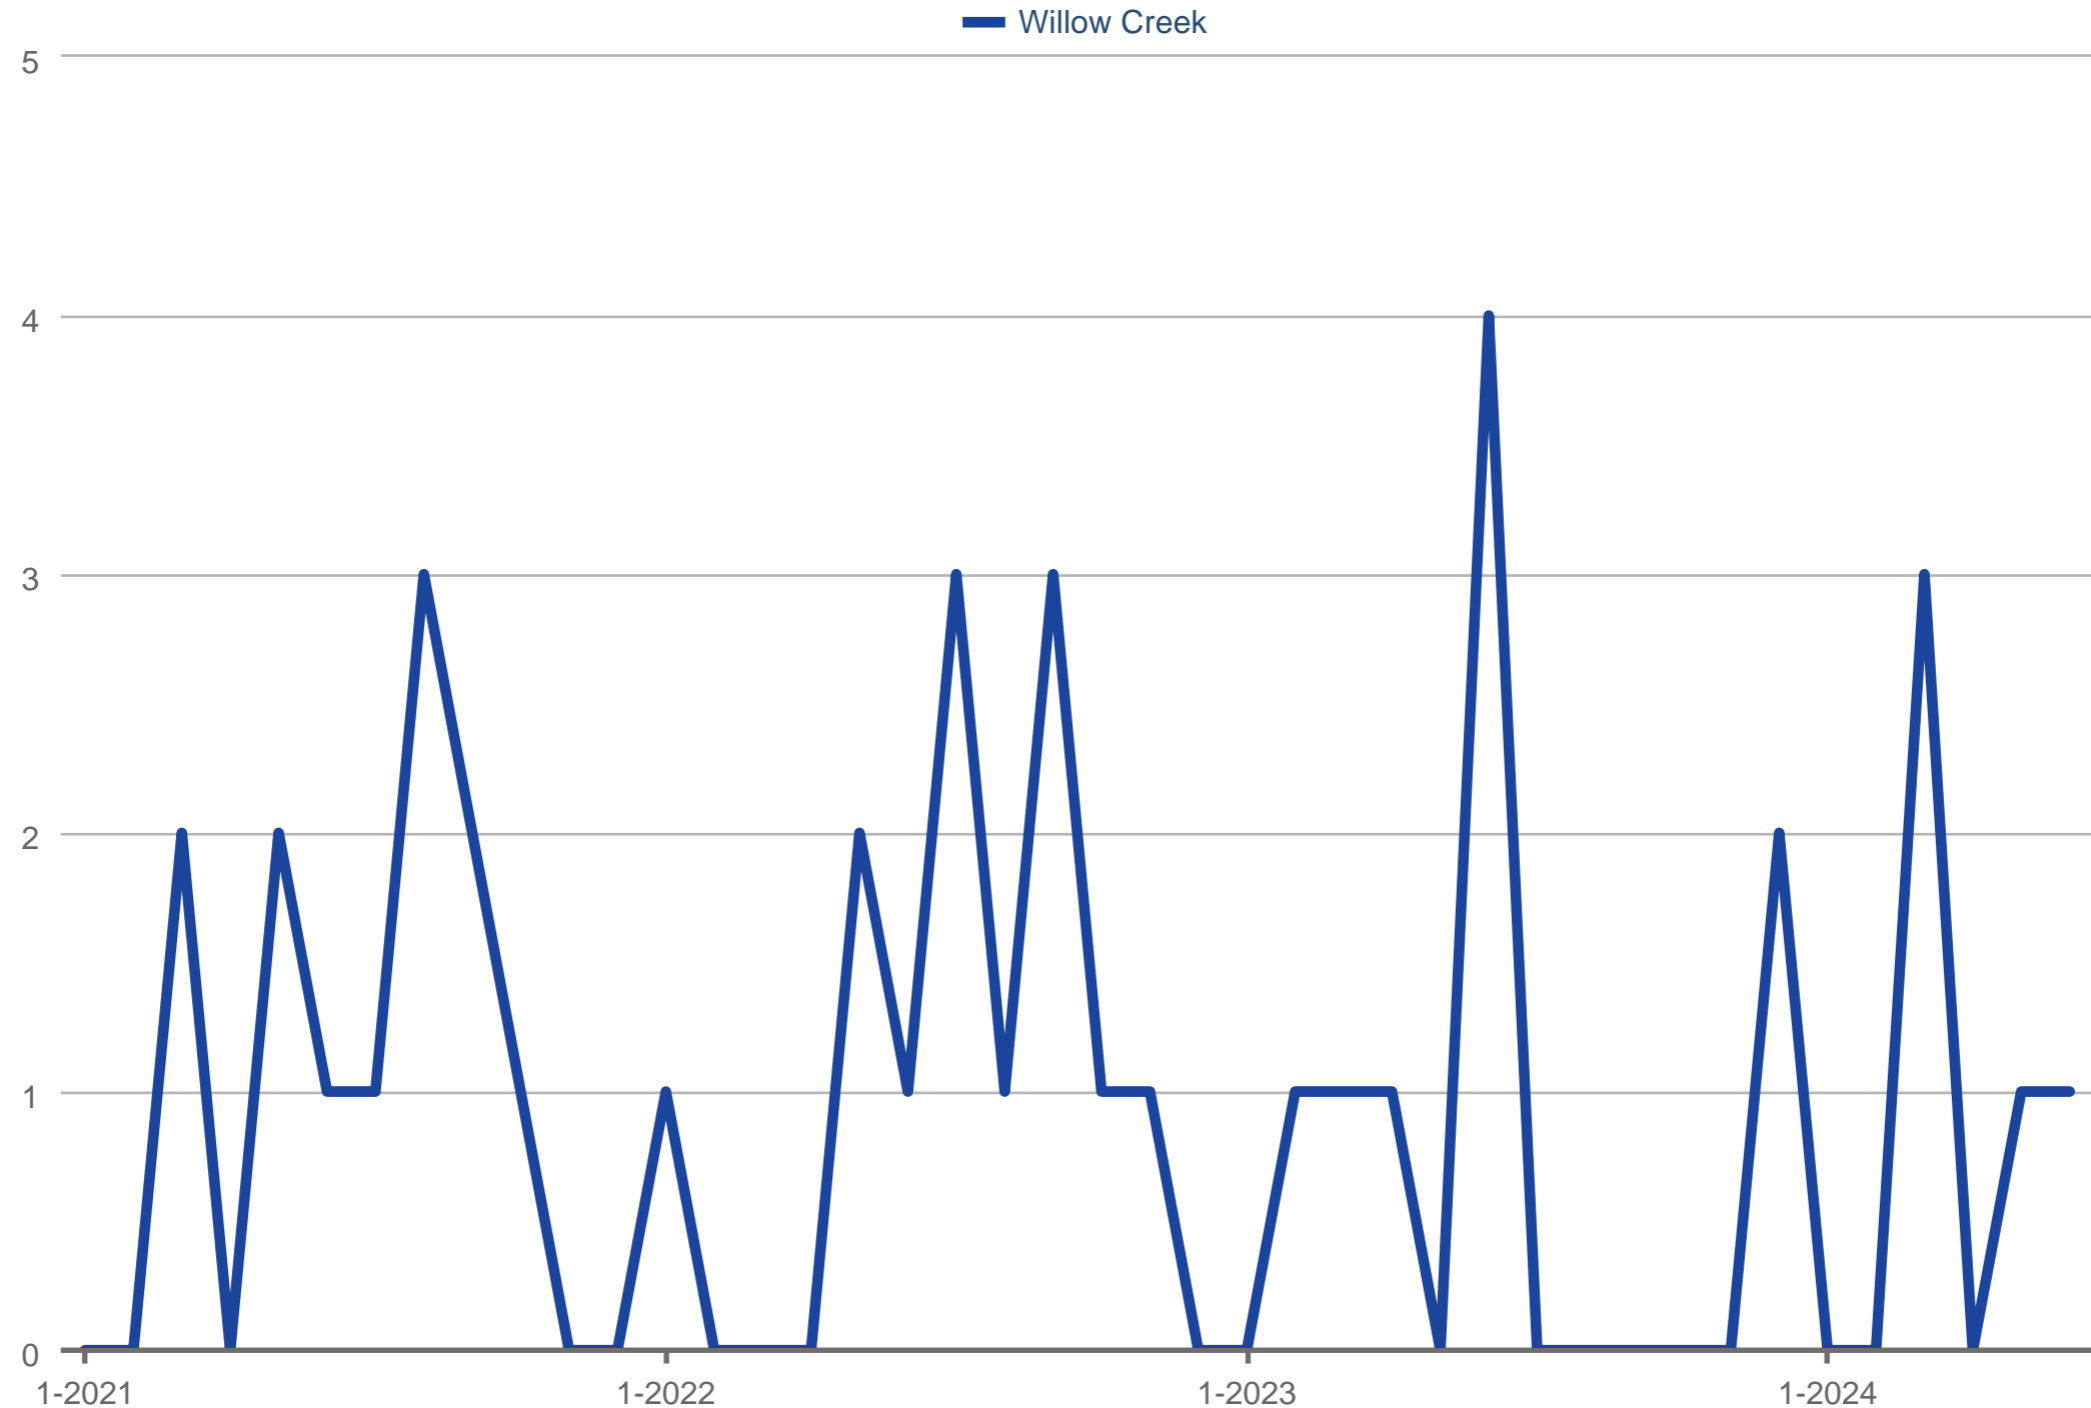

### Closed Sales

Willow Creek

Each data point is one month of activity. Data is from July 27, 2024.