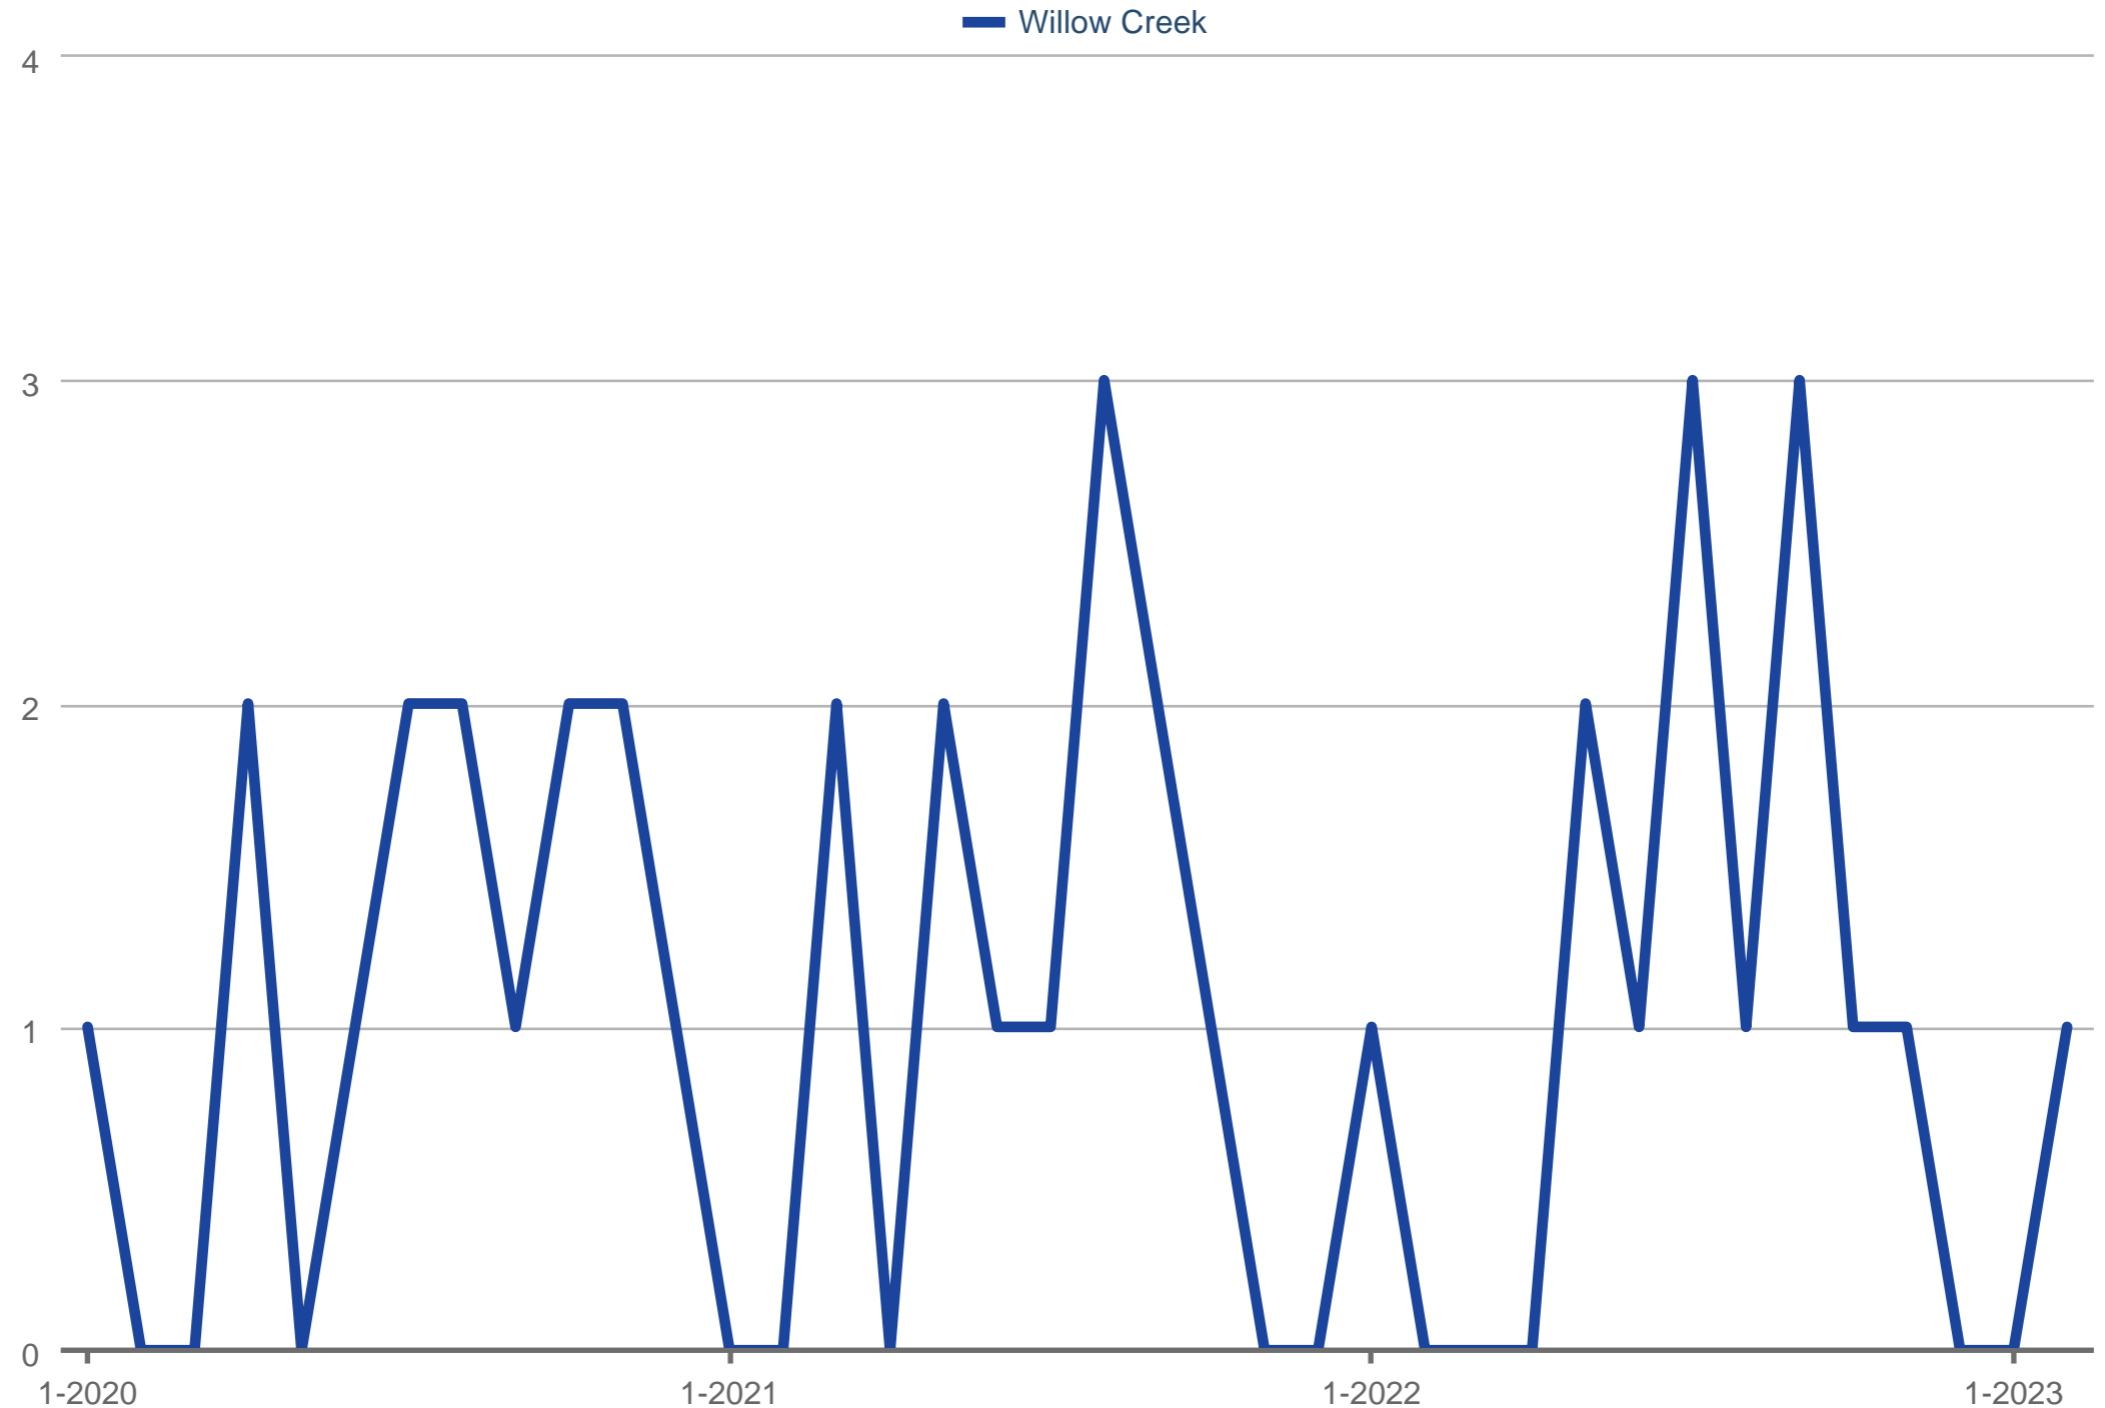

Closed Sales

Willow Creek

Each data point is one month of activity. Data is from March 29, 2023.