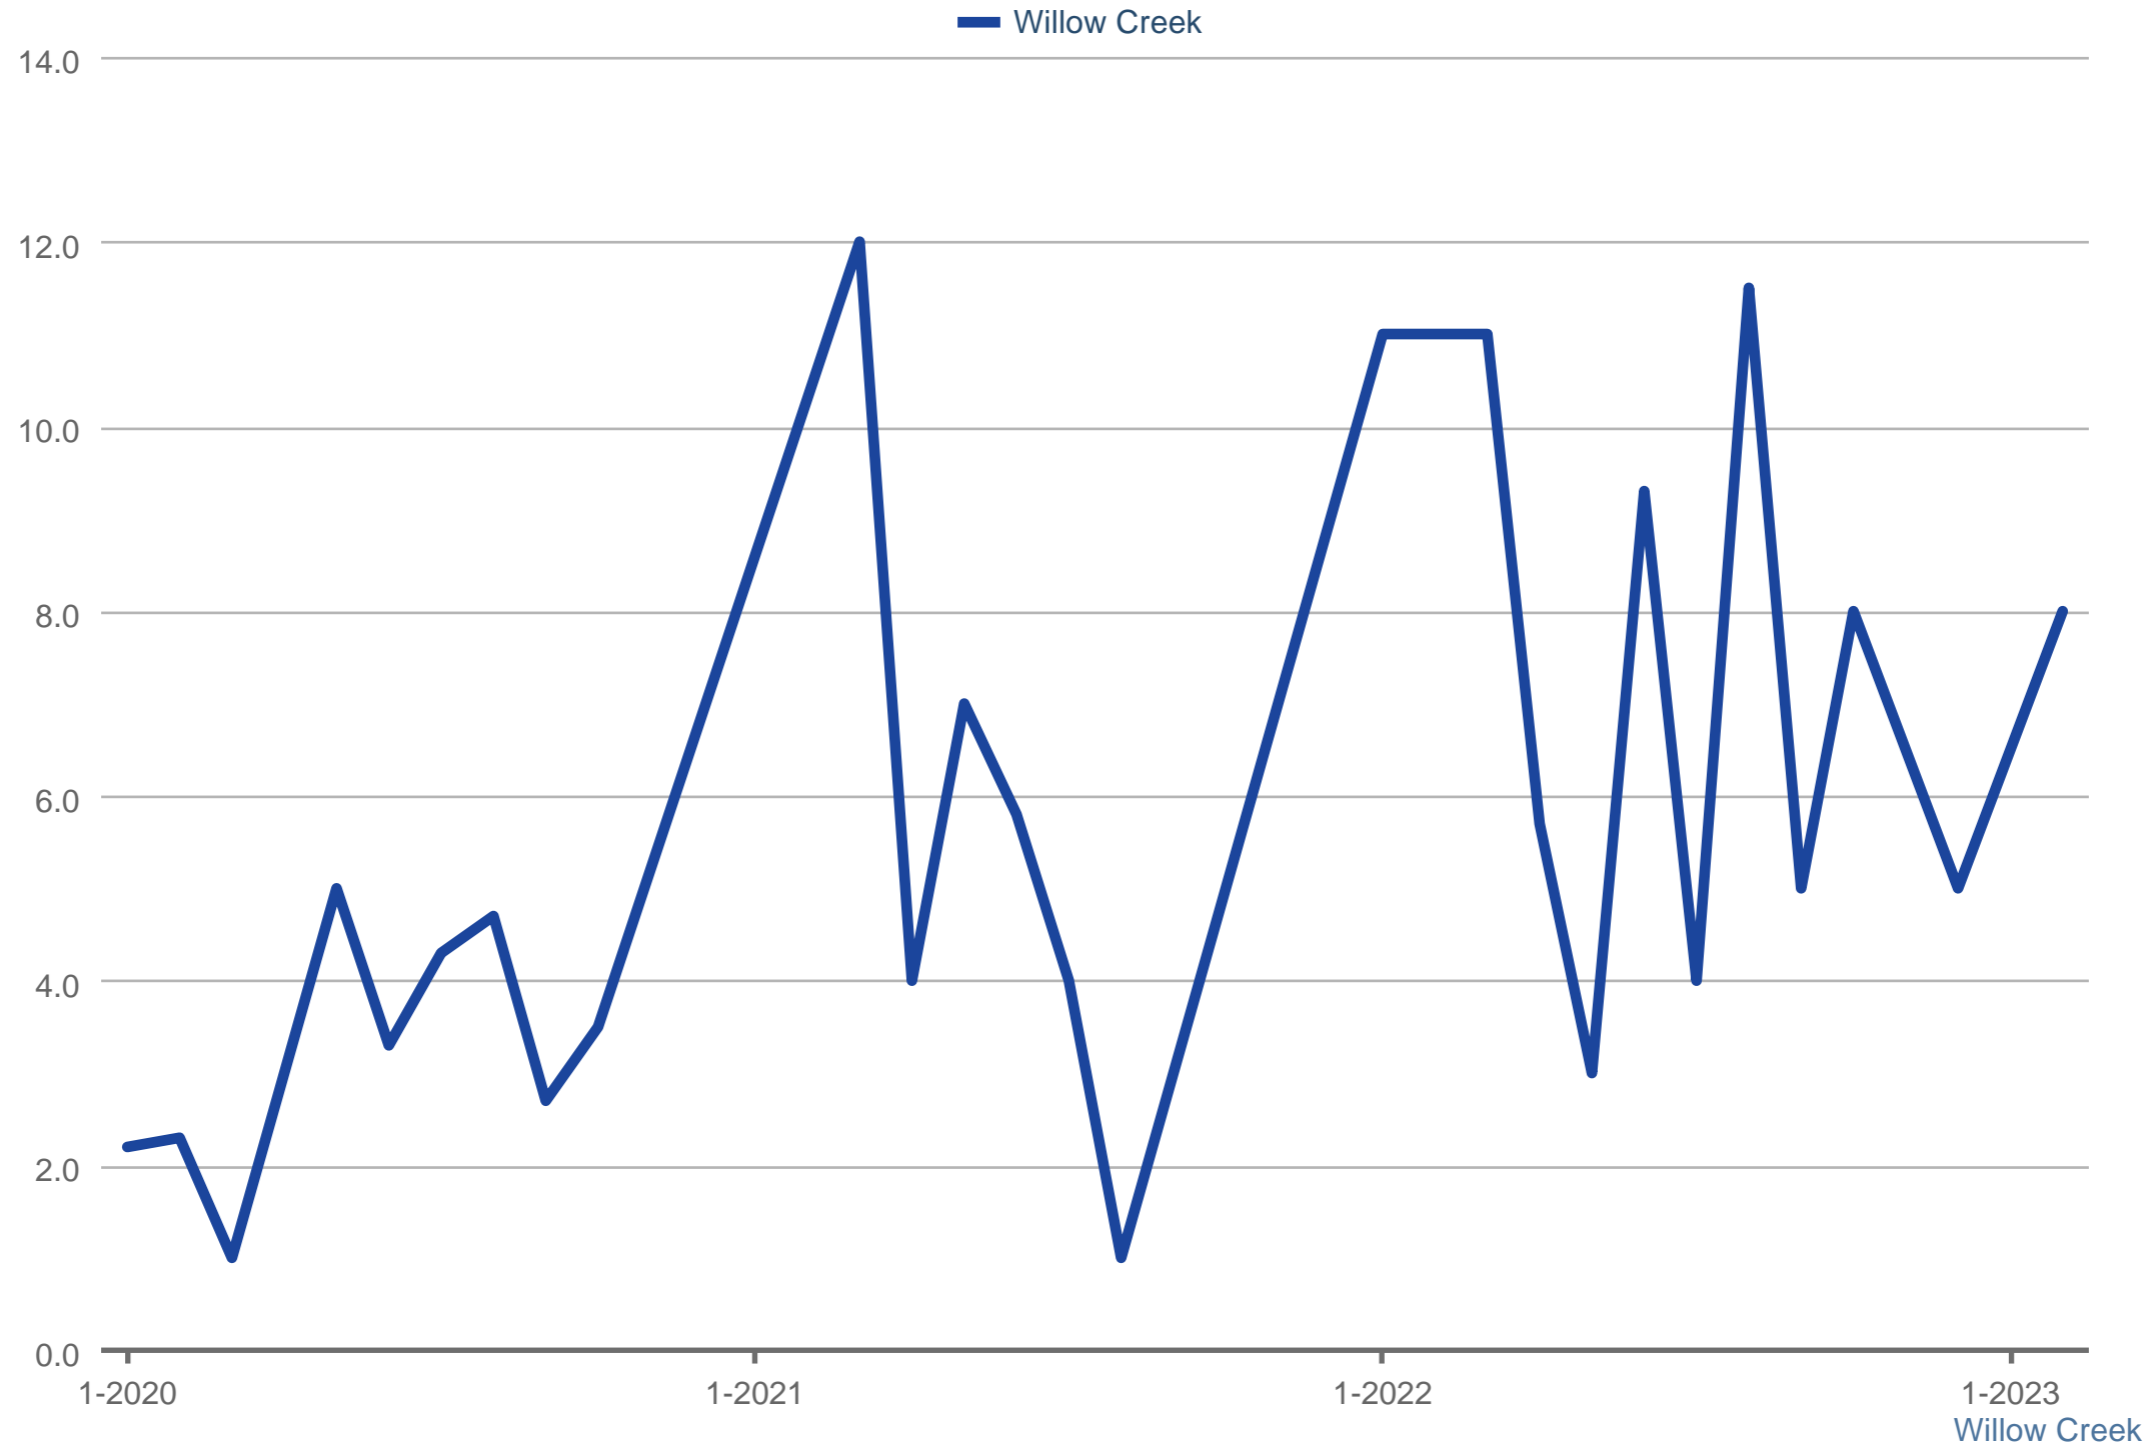

Showings Per Listing

Each data point is one month of activity. Data is from March 29, 2023.