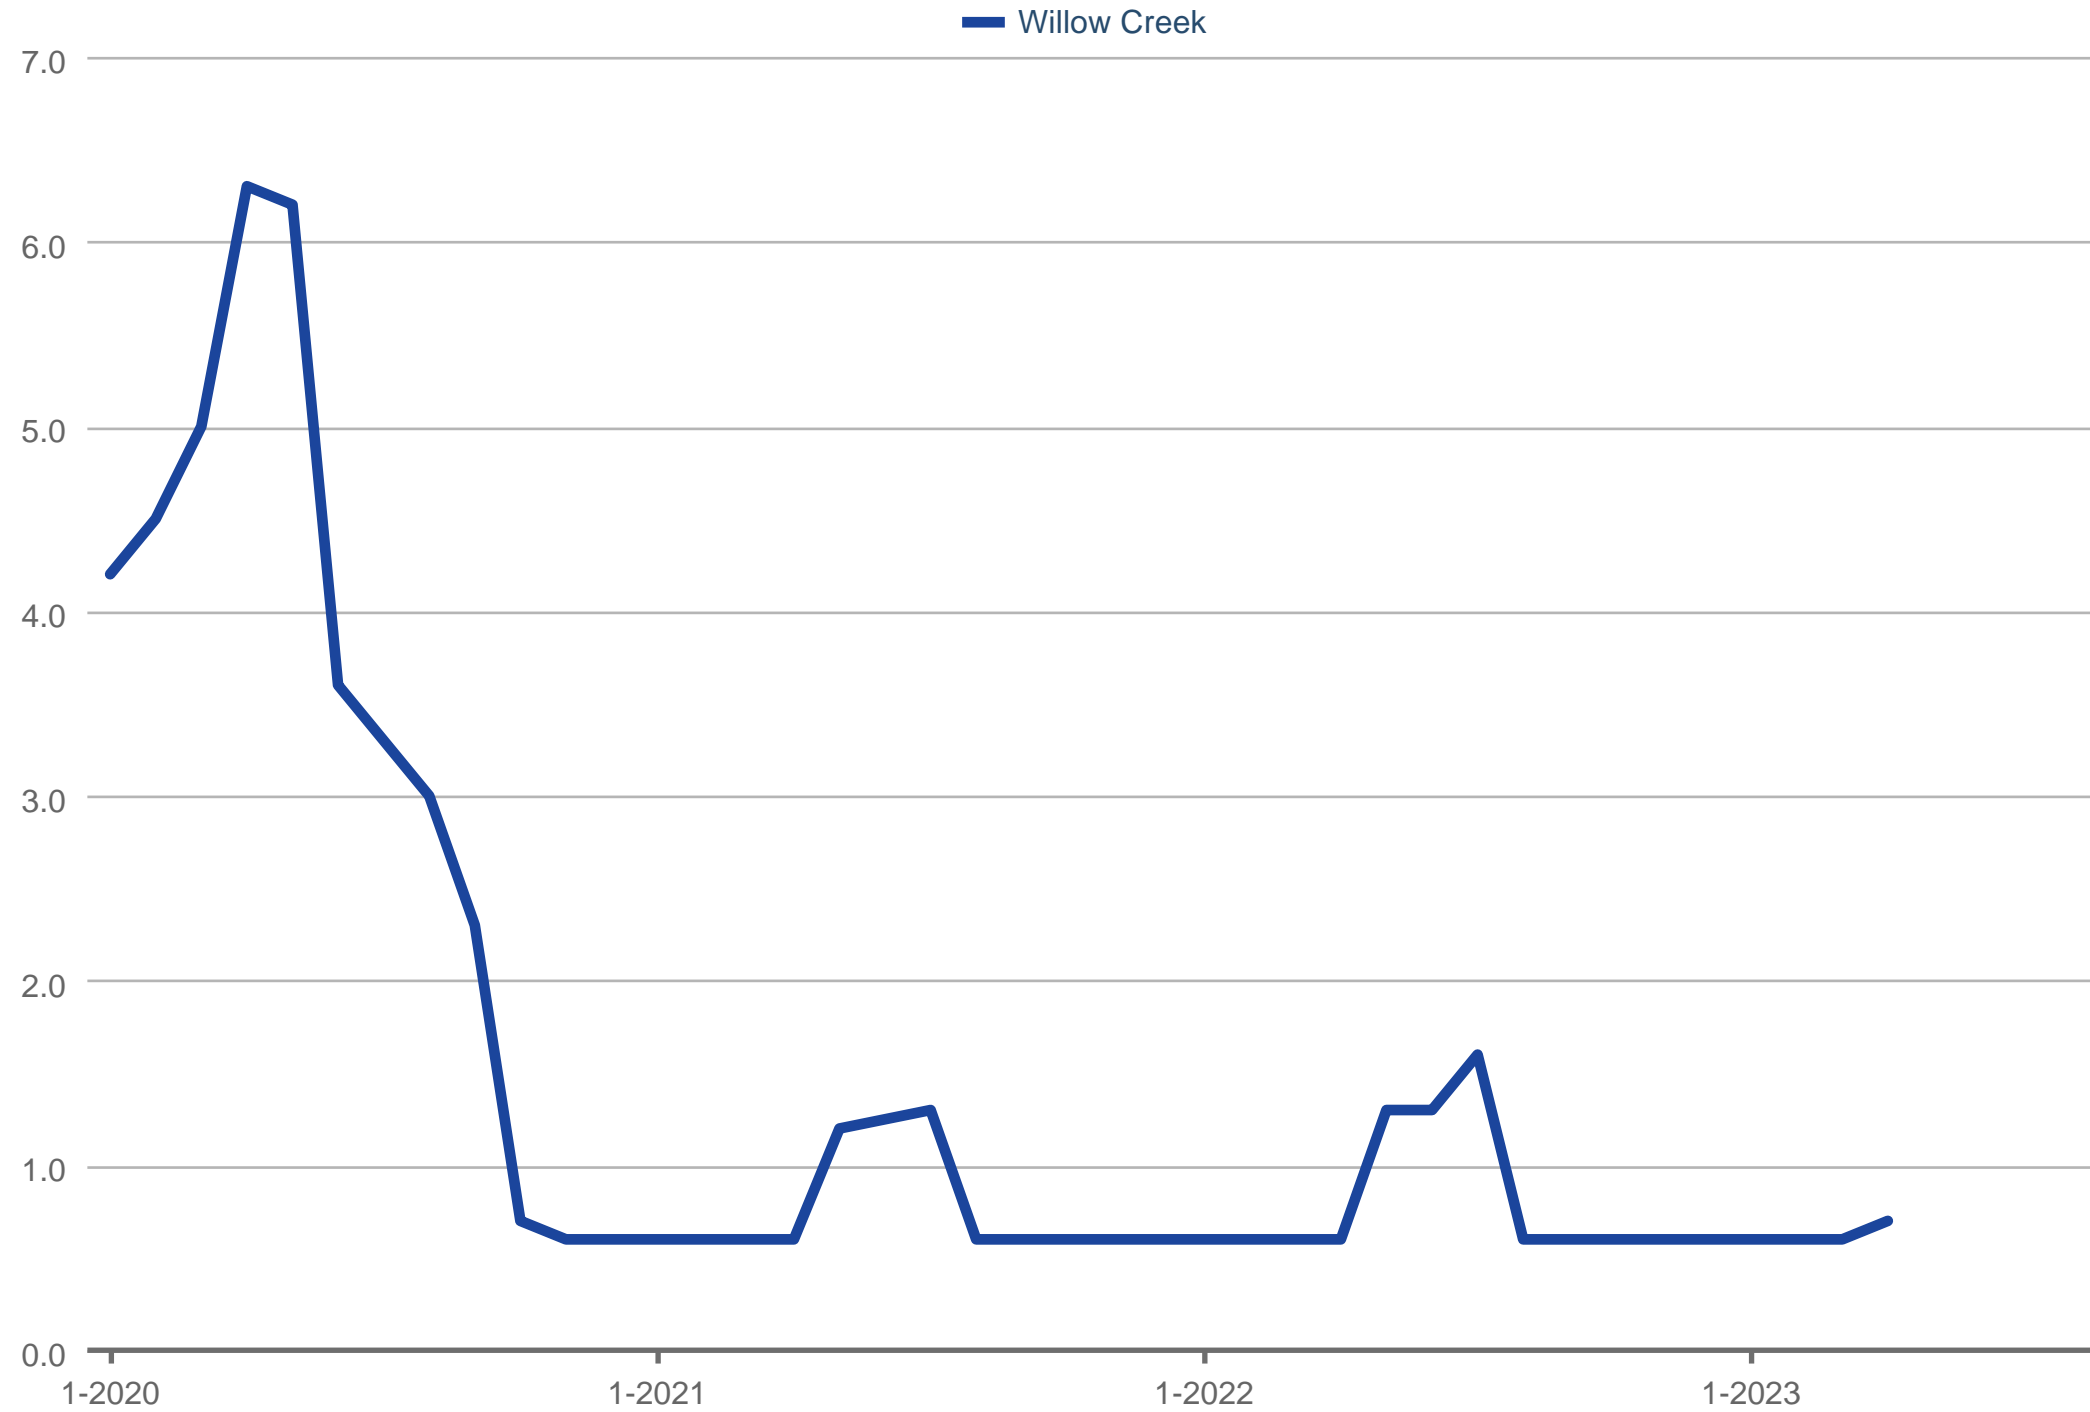

Months Supply of Homes for Sale

Willow Creek

Each data point is one month of activity. Data is from September 22, 2023.