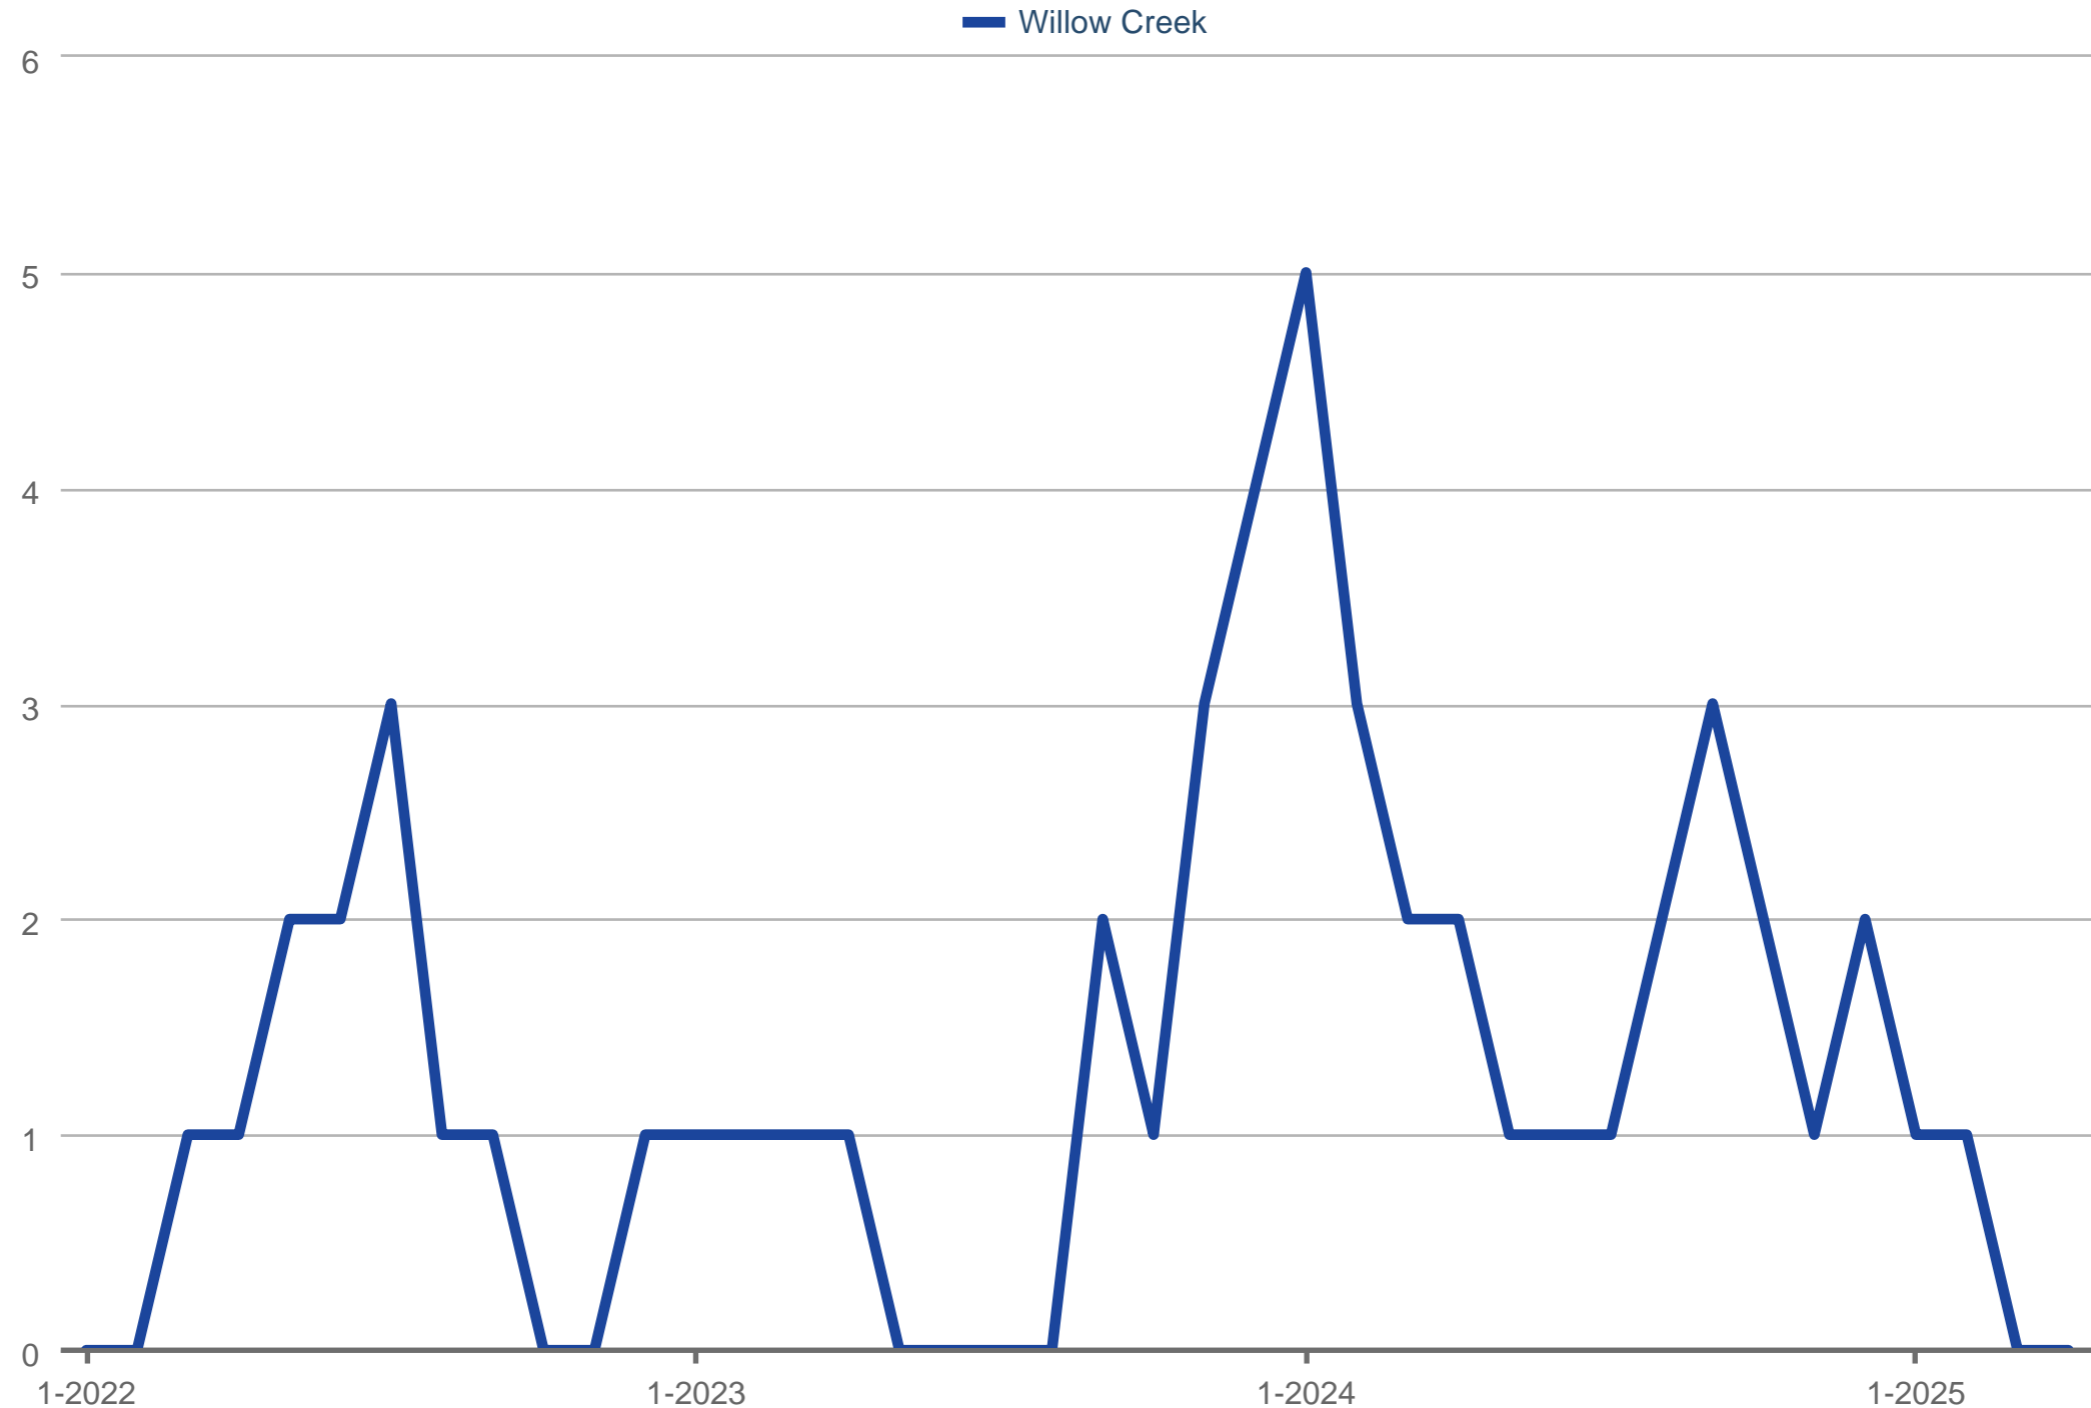

Homes for Sale

Willow Creek

Each data point is one month of activity. Data is from May 17, 2025.