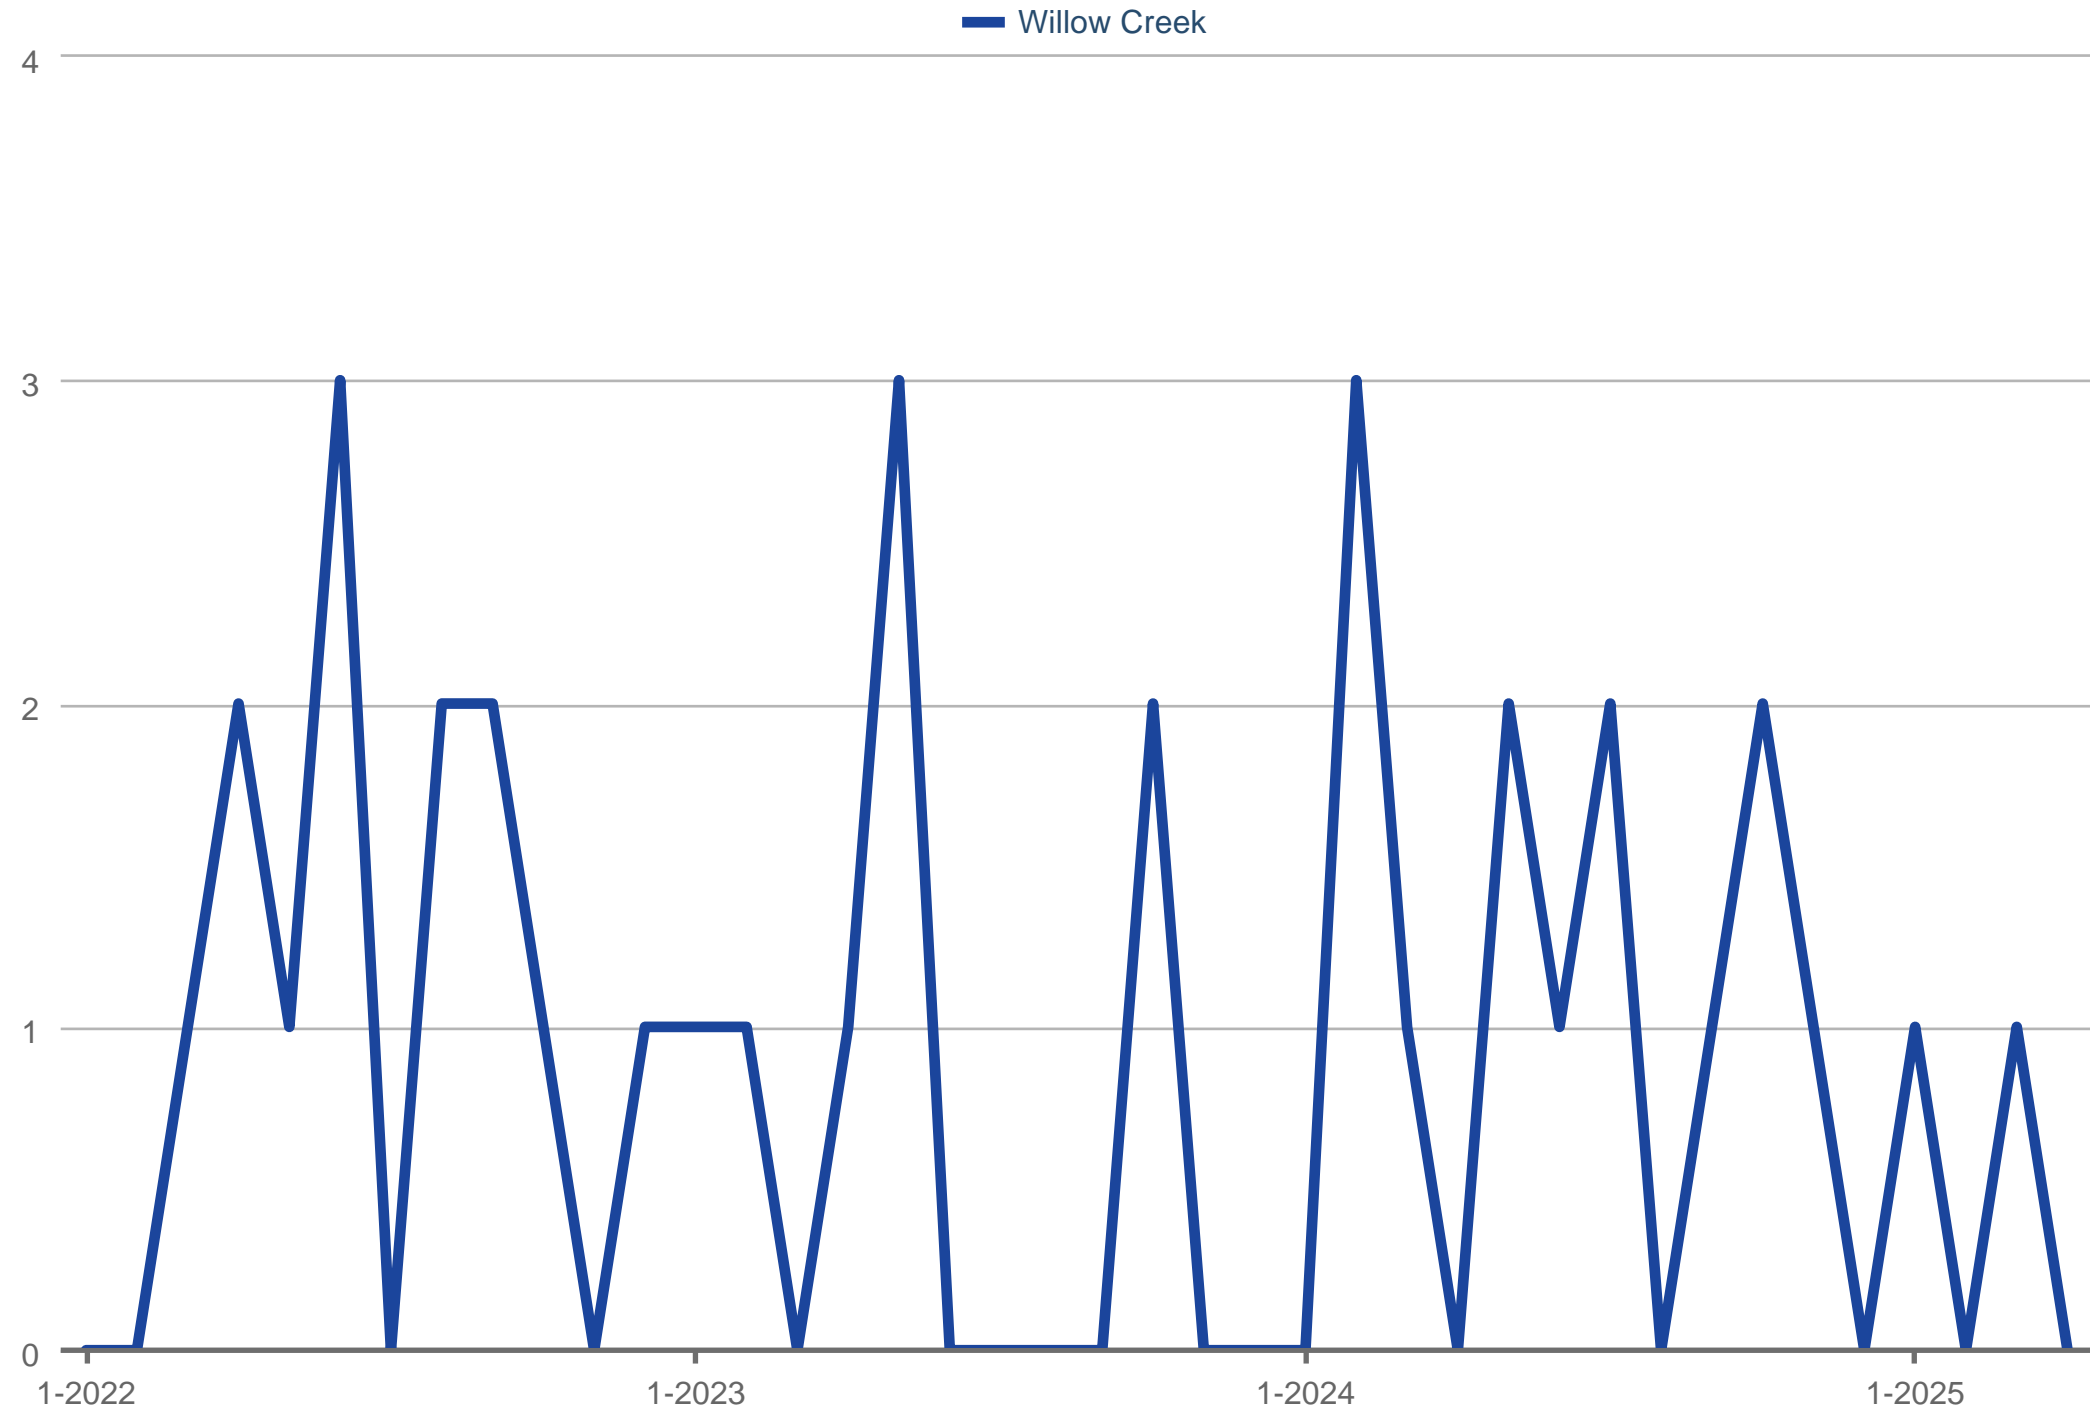

Pending Sales

Willow Creek

Each data point is one month of activity. Data is from May 17, 2025.