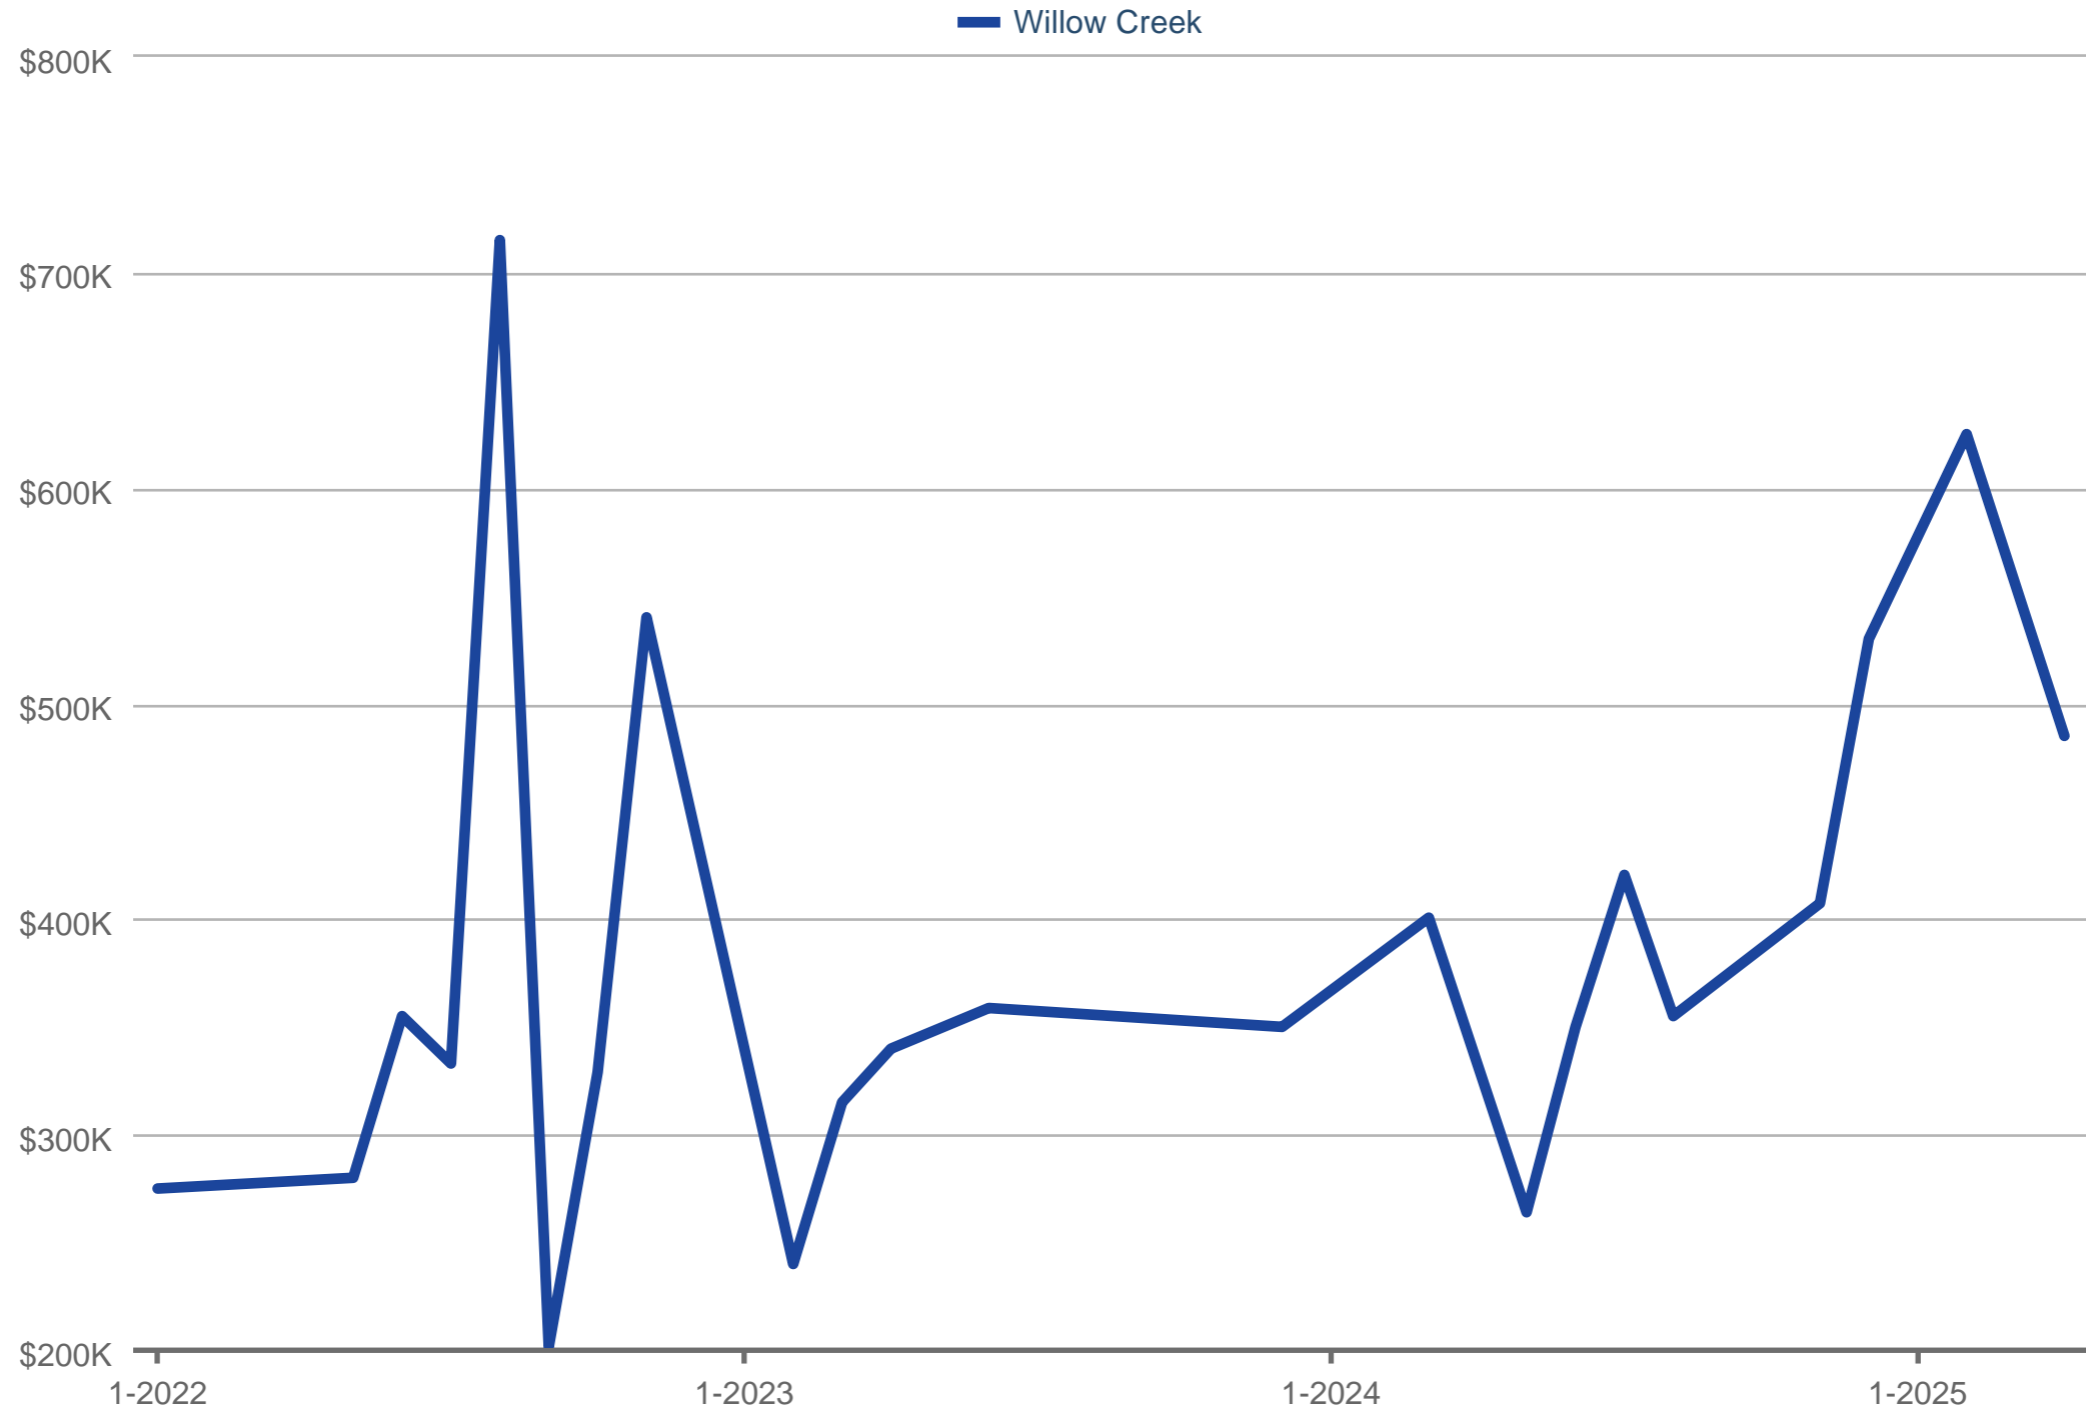

### Average Sales Price

Willow Creek

Each data point is one month of activity. Data is from May 17, 2025.